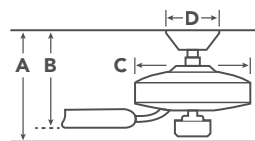

- 65K CoolTouch™ Transmitter - Limited Function 370005 (Shown)**

COORDINATING LIGHTING

To see more from these collections visit Kichler.com.

Aldean™
82266

Fiona
424950Z

HANGING MEASUREMENTS

A	Fixture Drop from Ceiling	10.5"
B	Blade Drop from Ceiling	7.5"
C	Housing (Width)	7"
D	Ceiling Canopy (Width)	7"