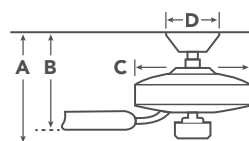

METAL CAPS

Includes a metal fixture cap for non-light use.

BLADE SPECS

Blade Finish & Part Number (Side 1) Fan Motor Finish (Reversible)

HANGING MEASUREMENTS

with 6" Downrod

A	Fixture Drop from Ceiling	15.75"
B	Blade Drop from Ceiling	14.5"
C	Housing (Width)	8.75"
D	Ceiling Canopy (Width)	5.75"