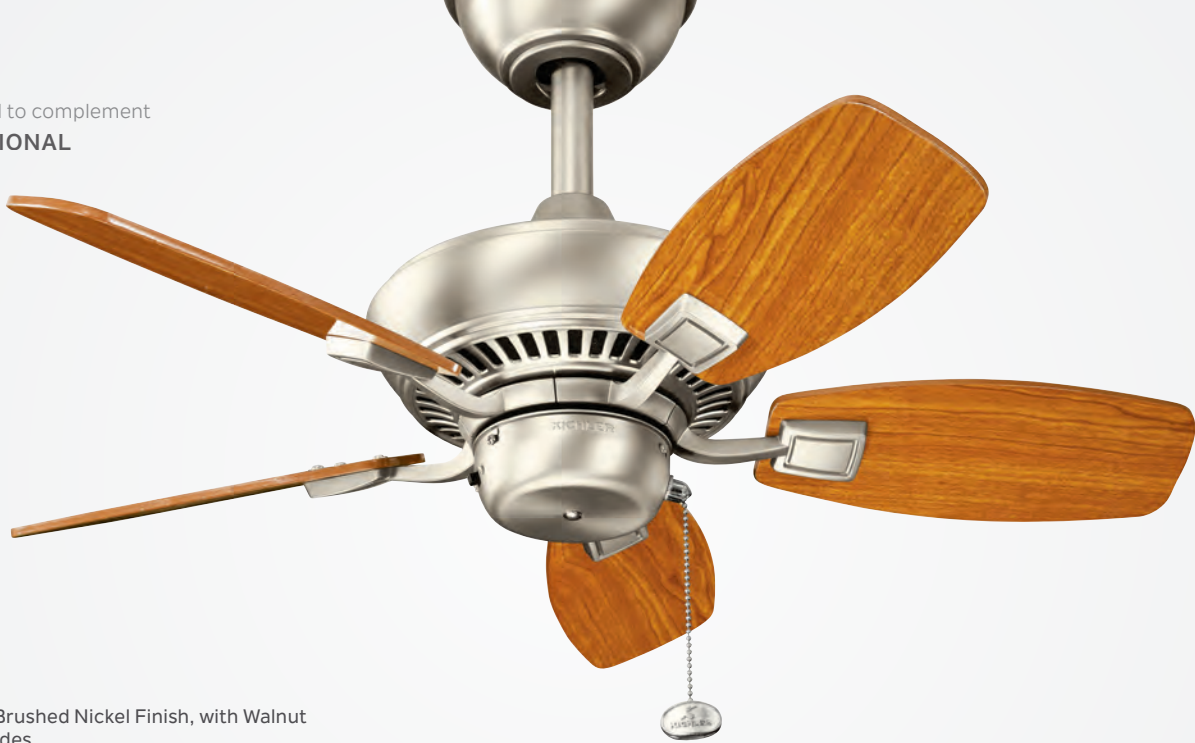

Designed to complement
TRADITIONAL

Shown:
300103NI Brushed Nickel Finish, with Walnut
or Cherry Blades