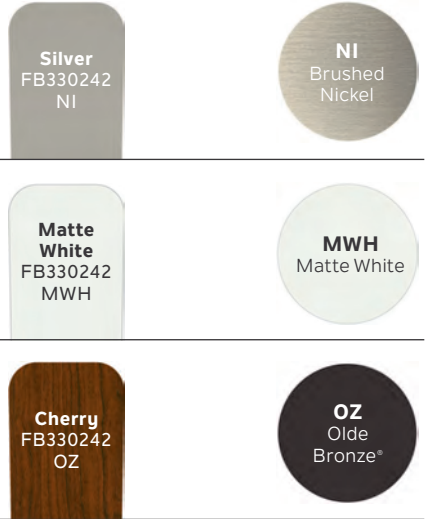

Blade Finish & Part Number (Side 1) Fan Motor Finish (Reversible)

Designed to complement
TRANSITIONAL

Shown:
330241MWH Matte White Finish with Matte White Blades

42" Lucian™ II*

330241NI
Brushed Nickel Finish
Walnut or Silver Blades