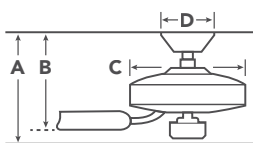

COORDINATING LIGHTING

To see the complete Marrus™ Collection visit Kichler.com.

Marrus™ Linear Chandelier
52408WZC

Marrus™ Sconce
52409WZC

HANGING MEASUREMENTS

with 4.5" Downrod

A	Fixture Drop from Ceiling	14.25"
B	Blade Drop from Ceiling	10"
C	Housing (Width)	8"
D	Ceiling Canopy (Width)	6"