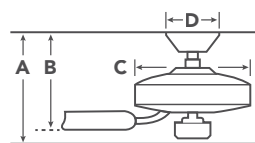

337214 (Shown)
371042
371082

COORDINATING LIGHTING

To see the complete Lyndon™ Collection visit Kichler.com.

Pendant
49447AZ

Sconce
49496AZ

HANGING MEASUREMENTS

with 4.5" Downrod

A	Fixture Drop from Ceiling	19"
B	Blade Drop from Ceiling	13"
C	Housing (Width)	9.5"
D	Ceiling Canopy (Width)	6.75"