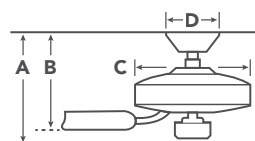

HANGING MEASUREMENTS

with 6" Downrod

A	Fixture Drop from Ceiling	16.5"
B	Blade Drop from Ceiling	14"
C	Housing (Width)	7"
D	Ceiling Canopy (Width)	6"

Fixture Drop (A) includes light kit

AIR PERFORMANCE

Airflow Cubic Ft. Per Minute on High	Power Usage Watts on High (Excludes Lights)	Airflow Efficiency Cubic Ft. Per Minute Per Watt
7950	38	209