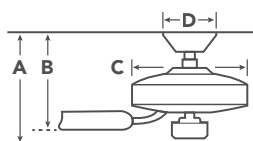

Find Coffee Mocha downrods length options 360000-360006 on page 290.

HANGING MEASUREMENTS

with 4" Downrod

A	Fixture Drop from Ceiling	13.00"
B	Blade Drop from Ceiling	11.25"
C	Housing (Width)	12.50"
D	Ceiling Canopy (Width)	6.75"