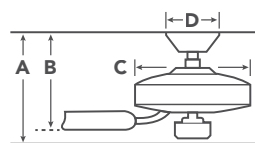

White
FB330015
WH

WH
White

HANGING MEASUREMENTS

		with 4" Downrod	Flush Mount
A	Fixture Drop from Ceiling	12.5"	9.5"
B	Blade Drop from Ceiling	10.5"	7.5"
C	Housing (Width)	11.5"	11.5"
D	Ceiling Canopy (Width)	5.25"	5.25"