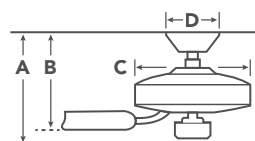

OPTIONAL CONTROLS

CoolTouch™ Transmitter - Full Function

337009 (Shown)
371045
371085

BLADE SPECS

Blade Finish & Part Number (Side 1) **Fan Motor Finish (Reversible)**

HANGING MEASUREMENTS

with 6" Downrod

A	Fixture Drop from Ceiling	18.25"
B	Blade Drop from Ceiling	16.25"
C	Housing (Width)	15"
D	Ceiling Canopy (Width)	6.75"