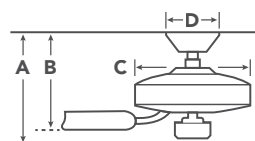

Pendant
43495BK

Linear Chandelier
43494BK

HANGING MEASUREMENTS

		with 4" Downrod	Flush Mount
A	Fixture Drop from Ceiling	17.5"	14.5"
B	Blade Drop from Ceiling	10.5"	7.5"
C	Housing (Width)	11.5"	11.5"
D	Ceiling Canopy (Width)	5.25"	5.25"