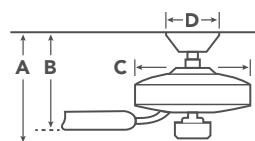

COORDINATING LIGHTING

To see more from these collections visit Kichler.com.

Crosby
43996NI

Grand Bank™
43189DAG

Roswell™
43304NI

HANGING MEASUREMENTS

with 6" Downrod

A	Fixture Drop from Ceiling	14.5"
B	Blade Drop from Ceiling	9"
C	Housing (Width)	7"
D	Ceiling Canopy (Width)	6"