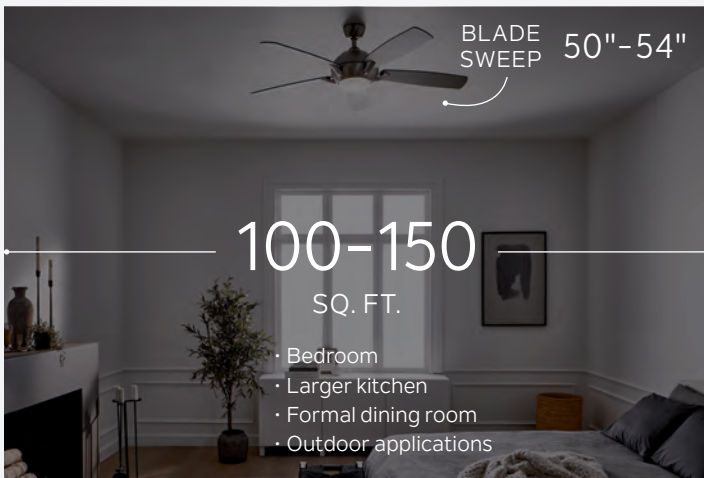

Look for fans with CFM on High: 4500-5500 for maximum cooling