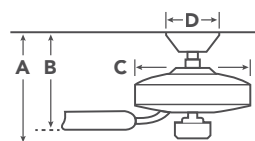

WZC
Weathered
Zinc

HANGING MEASUREMENTS

with 6" Downrod

A	Fixture Drop from Ceiling	19.5"
B	Blade Drop from Ceiling	10.25"
C	Housing (Width)	15"
D	Ceiling Canopy (Width)	6.25"

Fixture Drop (A) includes light kit