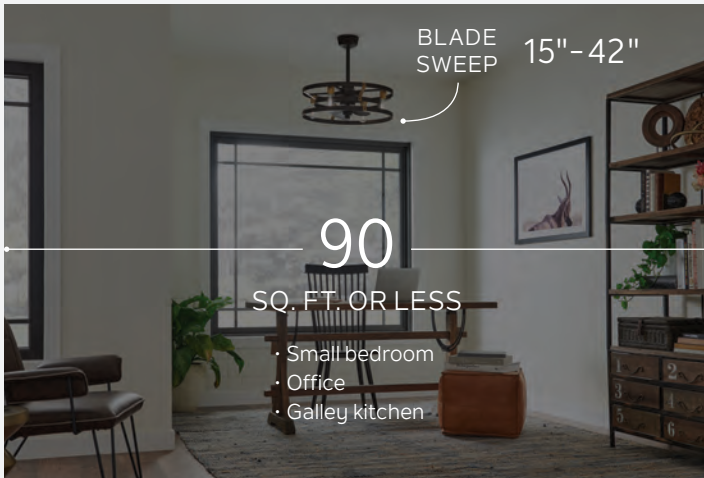

Coastal – brings the seaside in with natural textures, light woods, and soft colors for a calming, breezy feel.

SELECTING THE RIGHT SIZE

Ceiling Fan

Picking the size of a ceiling fan is easier than you think. Just measure the room, wall to wall for the length and width. Then multiply the length and width together to get the square footage of the room. Once you have this, you will be able to find the blade size that works best for your space.