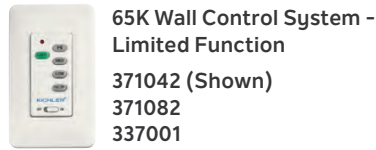

PRODUCT FEATURES

- **AC** AC Motor
- **V** Reversible Blades

INCLUDED FEATURES

- **Blades (5) Included**
  - 16° Pitch
  - 44" Sweep
  - Reversible; Finish Dependent
  - Wood
- **Downrods** 6" Downrod with 1" (O.D.)
- **Optional LED Light Kits**
  See Pages 282-286
- **Low Ceiling Adaptable** Yes, With Optional Flush Mount Kit 337008

FAN FEATURES

- **Mounting Slope – Pitch** 18°
- **Lead Wire** 78"
- **cULus Listed** Dry
- **Hanging Weight** 18.6 lbs.
- **Body Material** Steel
- **Warranty** Limited Lifetime

MOTOR FEATURES

- **Motor Size/Type** 172mm X 20mm, AC
- **Amps** 0.53 on High
- **RPM** 204 on High

INCLUDED CONTROLS

OPTIONAL CONTROLS

BLADE SPECS

Blade Finish & Part Number (Side 1)   Fan Motor Finish (Reversible)

Walnut FB300107 NI	Cherry FB300107 NI	NI Brushed Nickel
Cherry FB300107 OBB	Walnut FB300107 OBB	OBB Oil Brushed Bronze™
White FB300107 WH		WH White

HANGING MEASUREMENTS

with 6" Downrod

A	Fixture Drop from Ceiling	14"
B	Blade Drop from Ceiling	12"
C	Housing (Width)	11"
D	Ceiling Canopy (Width)	5.5"

AIR PERFORMANCE

Airflow Cubic Ft. Per Minute on High	Power Usage Watts on High (Excludes Lights)	Airflow Efficiency Cubic Ft. Per Minute Per Watt
4230	61	74