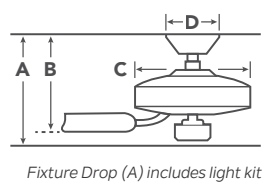

MOTOR FEATURES

- Motor Size/Type** 153mm X 15mm, AC
- Amps** 0.42 on High
- RPM** 152 on High

HANGING MEASUREMENTS

with 4" Downrod

A	Fixture Drop from Ceiling	18"
B	Blade Drop from Ceiling	10.75"
C	Housing (Width)	12"
D	Ceiling Canopy (Width)	5.25"