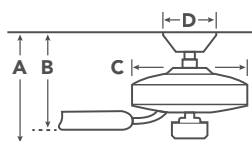

INCLUDED CONTROLS

OPTIONAL CONTROLS

BLADE SPECS

Blade Finish & Part Number (Side 1) Fan Motor Finish (Reversible)

HANGING MEASUREMENTS

with 4.5" Downrod

A	Fixture Drop from Ceiling	13.75"
B	Blade Drop from Ceiling	11.75"
C	Housing (Width)	12.5"
D	Ceiling Canopy (Width)	6.75"