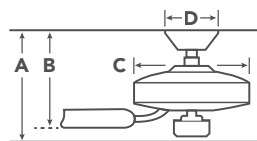

HANGING MEASUREMENTS

		with 4" Downrod	Flush Mount
A	Fixture Drop from Ceiling	12.5"	9.5"
B	Blade Drop from Ceiling	10.5"	7.5"
C	Housing (Width)	11.5"	11.5"
D	Ceiling Canopy (Width)	5.25"	5.25"

Fixture Drop (A) includes light kit