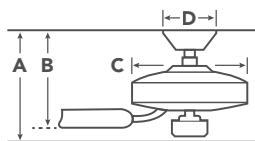

Matte White FB330151 MWH	MWH Matte White
Silver FB330151 NI	NI Brushed Nickel
Brown FB330151 OZ	OZ Olde Bronze®
Satin Black FB330151 SBK	SBK Satin Black

HANGING MEASUREMENTS

A	Fixture Drop from Ceiling	11"
B	Blade Drop from Ceiling	7.25"
C	Housing (Width)	8.75"
D	Ceiling Canopy (Width)	6.5"