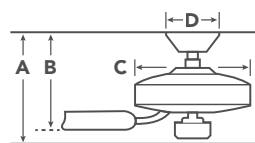

Pendant
43996NI

Chandelier
43999NI

Sconce
45495NI

Downlight
43848NILED30T

HANGING MEASUREMENTS

		with 4.5" Downrod	Flush Mount
A	Fixture Drop from Ceiling	17.5"	14"
B	Blade Drop from Ceiling	10.5"	7"
C	Housing (Width)	11.5"	11.5"
D	Ceiling Canopy (Width)	6.5"	6.5"