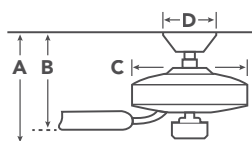

COORDINATING LIGHTING

To see the complete Joelson™ Collection visit Kichler.com.

Semi-Flush
43926OZ

Pendant
43927NI

HANGING MEASUREMENTS

with 4.5" Downrod

A	Fixture Drop from Ceiling	16.5"
B	Blade Drop from Ceiling	12.5"
C	Housing (Width)	10.25"
D	Ceiling Canopy (Width)	5.75"