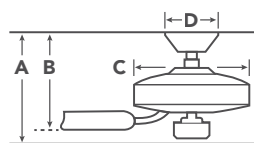

HANGING MEASUREMENTS

A	Fixture Drop from Ceiling	8"
B	Blade Drop from Ceiling	6"
C	Housing (Width)	11.5"
D	Ceiling Canopy (Width)	11.5"

Fixture Drop (A) includes light kit

AIR PERFORMANCE

Airflow Cubic Ft. Per Minute on High	Power Usage Watts on High (Excludes Lights)	Airflow Efficiency Cubic Ft. Per Minute Per Watt
3536	57	62