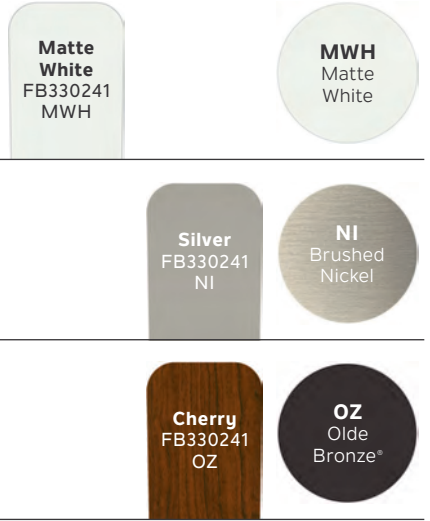

BLADE SPECS

Blade Finish & Part Number (Side 1)   Fan Motor Finish (Reversible)

HANGING MEASUREMENTS

with 4.5" Downrod

A	Fixture Drop from Ceiling	13.5"
B	Blade Drop from Ceiling	10.75"
C	Housing (Width)	7.5"
D	Ceiling Canopy (Width)	5.25"

AIR PERFORMANCE

Airflow Cubic Ft. Per Minute on High	Power Usage Watts on High (Excludes Lights)	Airflow Efficiency Cubic Ft. Per Minute Per Watt
3402	48	70