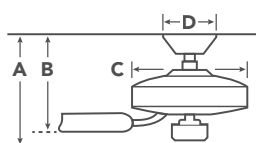

HANGING MEASUREMENTS

		with 4" Downrod	Flush Mount
A	Fixture Drop from Ceiling	12.5"	9.5"
B	Blade Drop from Ceiling	10.5"	7.5"
C	Housing (Width)	11.5"	11.5"
D	Ceiling Canopy (Width)	5.9"	5.9"

Fixture Drop (A) includes light kit