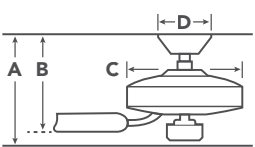

HANGING MEASUREMENTS

		with 12" Downrod	Flush Mount
A	Fixture Drop from Ceiling	22.5"	16.5"
B	Blade Drop from Ceiling	18.5"	12.5"
C	Housing (Width)	15.25"	15.25"
D	Ceiling Canopy (Width)	6.75"	6.75"

Fixture Drop (A) includes light kit