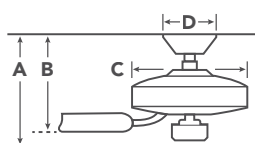

METAL CAPS

Includes a metal fixture cap for non-light use.

HANGING MEASUREMENTS

with 4" Downrod

A	Fixture Drop from Ceiling	14.5"
B	Blade Drop from Ceiling	11"
C	Housing (Width)	8.75"
D	Ceiling Canopy (Width)	5.25"