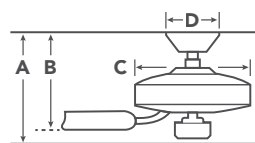

BLADE SPECS

Blade Finish & Part Number (Side 1) Fan Motor Finish (Reversible)

HANGING MEASUREMENTS

with 4.5" Downrod

A	Fixture Drop from Ceiling	13.5"
B	Blade Drop from Ceiling	10.75"
C	Housing (Width)	7.5"
D	Ceiling Canopy (Width)	5.25"