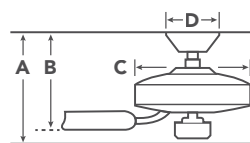

A	Fixture Drop from Ceiling	17.75"
B	Blade Drop from Ceiling	13.75"
C	Housing (Width)	7.5"
D	Ceiling Canopy (Width)	5.75"

Eyrie's full width is 23"

AIR PERFORMANCE

Airflow Cubic Ft. Per Minute on High	Power Usage Watts on High (Excludes Lights)	Airflow Efficiency Cubic Ft. Per Minute Per Watt
1226	44	28