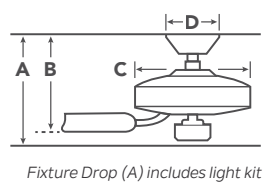

HANGING MEASUREMENTS

with 4.5" Downrod

A	Fixture Drop from Ceiling	13.9"
B	Blade Drop from Ceiling	8.8"
C	Housing (Width)	9.1"
D	Ceiling Canopy (Width)	5.9"

AIR PERFORMANCE

Airflow Cubic Ft. Per Minute on High	Power Usage Watts on High (Excludes Lights)	Airflow Efficiency Cubic Ft. Per Minute Per Watt
5091	57	89