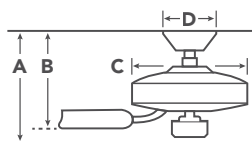

HANGING MEASUREMENTS

with 4.5" Downrod

A	Fixture Drop from Ceiling	14.25"
B	Blade Drop from Ceiling	9.75"
C	Housing (Width)	10.5"
D	Ceiling Canopy (Width)	6.25"

Fixture Drop (A) includes light kit

AIR PERFORMANCE