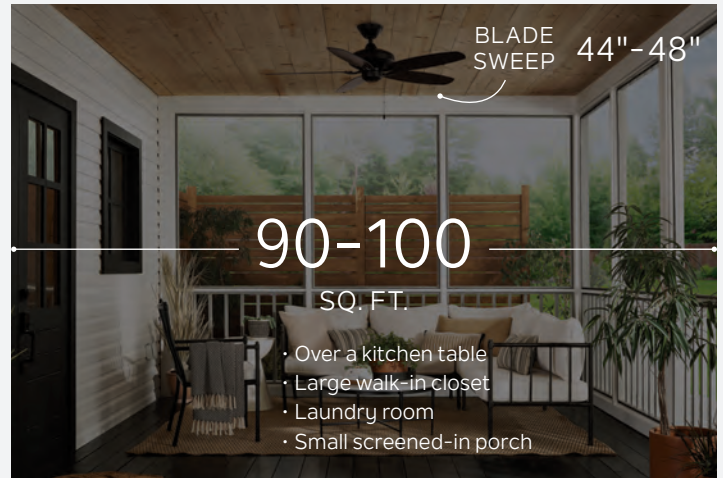

Look for fans with CFM on High: 3500-4500 for maximum cooling