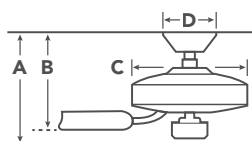

OZ
Olde Bronze®

Weathered Medium Oak
FB310152
WZC

WZC
Weathered Zinc

HANGING MEASUREMENTS

with 4.5" Downrod

A	Fixture Drop from Ceiling	14"
B	Blade Drop from Ceiling	11"
C	Housing (Width)	11"
D	Ceiling Canopy (Width)	7.25"