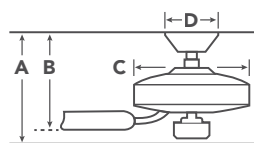

HANGING MEASUREMENTS

with 4" Downrod

A	Fixture Drop from Ceiling	14"
B	Blade Drop from Ceiling	11.25"
C	Housing (Width)	13.75"
D	Ceiling Canopy (Width)	6.25"

Fixture Drop (A) includes light kit

AIR PERFORMANCE