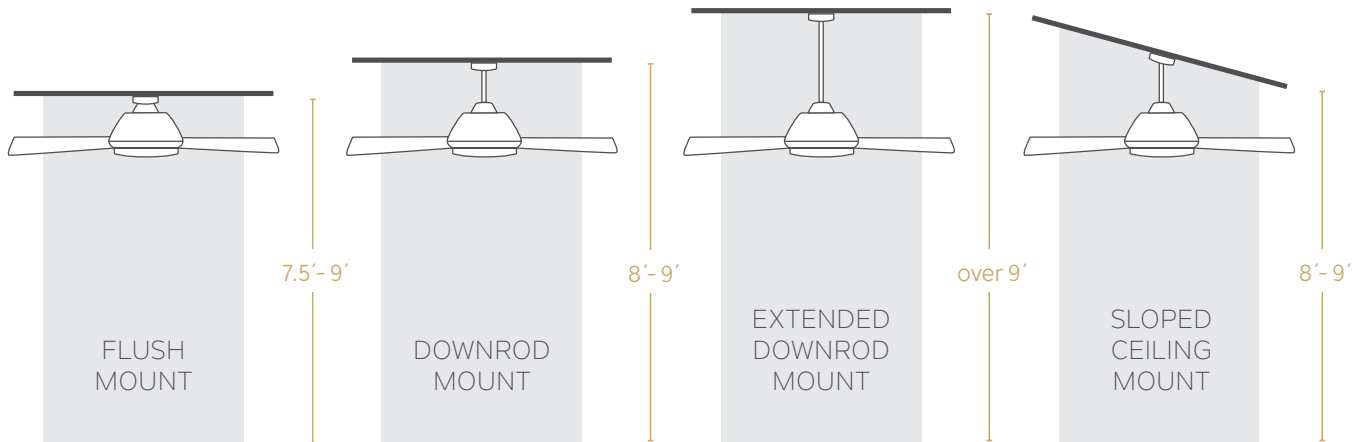

Coastal – brings the seaside in with natural textures, light woods, and soft colors for a calming, breezy feel.

SELECTING THE RIGHT SIZE

Ceiling Fan

Picking the size of a ceiling fan is easier than you think. Just measure the room, wall to wall for the length and width. Then multiply the length and width together to get the square footage of the room. Once you have this, you will be able to find the blade size that works best for your space.

RPM (revolutions per minute) - the number of times the fan blade makes a complete rotation each minute

CEILING FAN

Mounting Types

When it comes to ceiling fans there are a couple of different ways to mount the fan. Understanding these options will help you select the right mounting type for your space.