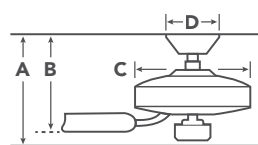

HANGING MEASUREMENTS

		with 4.5" Downrod	Flush Mount
A	Fixture Drop from Ceiling	13.5"	10"
B	Blade Drop from Ceiling	10.5"	7"
C	Housing (Width)	11.5"	11.5"
D	Ceiling Canopy (Width)	6.5"	6.5"

Fixture Drop (A) includes light kit