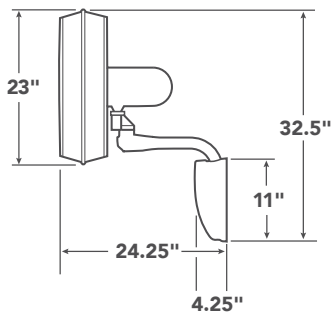

PRODUCT FEATURES

W Wet-rated

AC AC Motor

INCLUDED FEATURES

Blades (3) Included

- 10° Pitch
- 18" Sweep
- Non-Reversible
- Steel

Low Ceiling Adaptable No

FAN FEATURES

Mounting Slope – Pitch Wall Mount Only

Power Supply Cord 108" or 9'

cULus Listed Wet

Hanging Weight 25.35 lbs.

Body Material Steel

Warranty Limited Lifetime

MOTOR FEATURES

Motor Size/Type PSC127-625C, AC

Amps 2 on High

INCLUDED CONTROLS

Pull Chain

- 3 Speeds
- 3 Forward & Reverse
- Manual Reverse

Please Note: Wall plug comes standard with this model (not shown).

BLADE SPECS

Blade Finish & Part Number (Side 1)	Fan Motor Finish (Reversible)
Brushed Nickel FB339218 NI	NI Brushed Nickel
Satin Natural Bronze FB339218 SNB	SNB Satin Natural Bronze