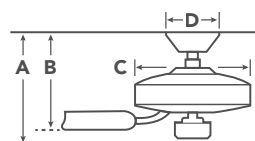

HANGING MEASUREMENTS

with 4.5" Downrod

A	Fixture Drop from Ceiling	20.75"
B	Blade Drop from Ceiling	12.5"
C	Housing (Width)	12.5"
D	Ceiling Canopy (Width)	6.75"

Fixture Drop (A) includes light kit

AIR PERFORMANCE