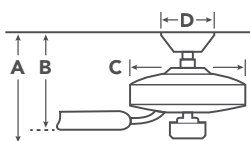

COORDINATED LIGHTING

To see the complete Crosby Collection visit Kichler.com.

Mini Pendant
43996NI

Linear Chandelier
43995OZ

HANGING MEASUREMENTS

with 6" Downrod

A	Fixture Drop from Ceiling	14.25"
B	Blade Drop from Ceiling	13.5"
C	Housing (Width)	8"
D	Ceiling Canopy (Width)	6"