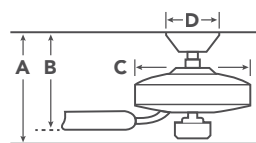

HANGING MEASUREMENTS

with 6" Downrod

A	Fixture Drop from Ceiling	16.25"
B	Blade Drop from Ceiling	14"
C	Housing (Width)	8.75"
D	Ceiling Canopy (Width)	6.75"

Fixture Drop (A) includes light kit

AIR PERFORMANCE