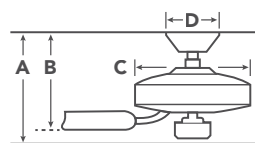

OPTIONAL CONTROLS

- 6-Speed DC CoolTouch™ Transmitter – Full Function 371075 (Shown)**

BLADE SPECS

Blade Finish & Part Number (Side 1) Fan Motor Finish (Reversible)

HANGING MEASUREMENTS

with 6" Downrod

A	Fixture Drop from Ceiling	14.5"
B	Blade Drop from Ceiling	11.75"
C	Housing (Width)	10"
D	Ceiling Canopy (Width)	6.25"