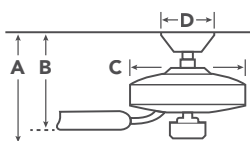

COORDINATING LIGHTING

To see more from these collections visit Kichler.com.

Brisbane
43892DBK

Brisbane
43891DBK

Marrus
52409WZC

HANGING MEASUREMENTS

with 4.5" Downrod

A	Fixture Drop from Ceiling	15"
B	Blade Drop from Ceiling	9.25"
C	Housing (Width)	15"
D	Ceiling Canopy (Width)	6.25"