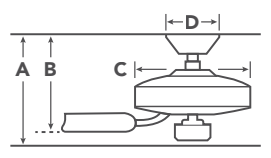

with 4.5" Downrod

A	Fixture Drop from Ceiling	13.9"
B	Blade Drop from Ceiling	8.8"
C	Housing (Width)	9.1"
D	Ceiling Canopy (Width)	5.9"

Fixture Drop (A) includes light kit

AIR PERFORMANCE

Airflow Cubic Ft. Per Minute on High	Power Usage Watts on High (Excludes Lights)	Airflow Efficiency Cubic Ft. Per Minute Per Watt
5091	57	89