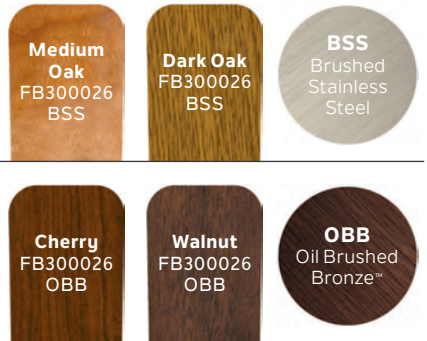

- 371042 (Shown)**
- 371082**
- 337001**

OPTIONAL BLADE SET

371041
Silver/Black
Reversible
Solid Wood

Sold separately. See Pages 288-289 for more blade options.

BLADE SPECS

Blade Finish & Part Number (Side 1) (Reversible) Fan Motor Finish