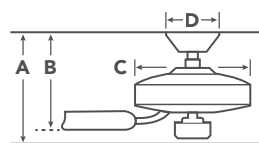

Fixture Drop (A) includes light kit

AIR PERFORMANCE

Airflow	Power Usage	Airflow Efficiency
Cubic Ft. Per Minute on High	Watts on High (Excludes Lights)	Cubic Ft. Per Minute Per Watt
4102	58	71

BLADE SPECS