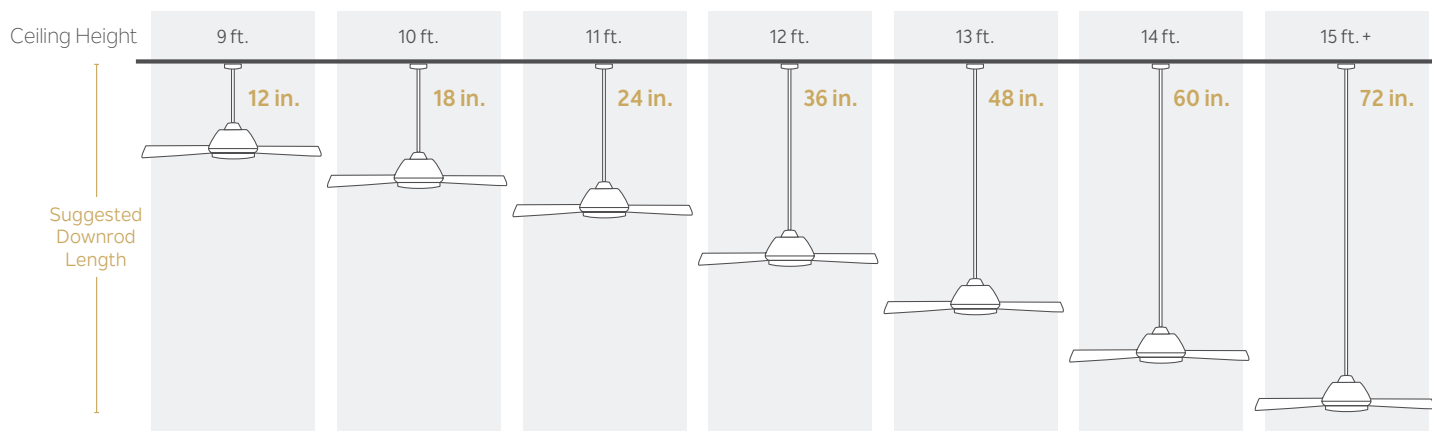

Dual-Threaded Downrods

1" O.D. extension downrods.

Finish Options	12"	18"	24"	36"	48"	60"	72"
AP	360000	360001	360002	360003	360004	360005	360006
Antique Pewter	AP	AP	AP	AP	AP	AP	AP
AVI	360000	360001	360002	360003	360004	360005	360006
Anvil Iron	AVI	AVI	AVI	AVI	AVI	AVI	AVI
BAB	360000	360001	360002	360003	360004	360005	360006
Burnished Antique Brass	BAB	BAB	BAB	BAB	BAB	BAB	BAB
BSS	360000	360001	360002	360003	360004	360005	360006
Brushed Stainless Steel	BSS	BSS	BSS	BSS	BSS	BSS	BSS
CMO	360000	360001	360002	360003	360004	360005	360006
Coffee Mocha	CMO	CMO	CMO	CMO	CMO	CMO	CMO
DBK	360000	360001	360002	360003	360004	360005	360006
Distressed Black	DBK	DBK	DBK	DBK	DBK	DBK	DBK
MDW	360000	360001	360002	360003	360004	360005	360006
Mediterranean Walnut™	MDW	MDW	MDW	MDW	MDW	MDW	MDW
MWH	360000	360001	360002	360003	360004	360005	360006
Matte White	MWH	MWH	MWH	MWH	MWH	MWH	MWH
NBR	360000	360001	360002	360003	360004	360005	360006
Natural Brass	NBR	NBR	NBR	NBR	NBR	NBR	NBR
NI	360000	360001	360002	360003	360004	360005	360006
Brushed Nickel	NI	NI	NI	NI	NI	NI	NI
OBB	360000	360001	360002	360003	360004	360005	360006
Oil Brushed Bronze™	OBB	OBB	OBB	OBB	OBB	OBB	OBB
OLZ	360000	360001	360002	360003	360004	360005	360006
Oiled Bronze	OLZ	OLZ	OLZ	OLZ	OLZ	OLZ	OLZ
OZ	360000	360001	360002	360003	360004	360005	360006
Olde Bronze®	OZ	OZ	OZ	OZ	OZ	OZ	OZ
PN	360000	360001	360002	360003	360004	360005	360006
Polished Nickel	PN	PN	PN	PN	PN	PN	PN
SBK	360000	360001	360002	360003	360004	360005	360006
Satin Black	SBK	SBK	SBK	SBK	SBK	SBK	SBK
SNB	360000	360001	360002	360003	360004	360005	360006
Satin Natural Bronze	SNB	SNB	SNB	SNB	SNB	SNB	SNB
TZP	360000	360001	360002	360003	360004	360005	360006
Tannery Bronze™ Powder Coat	TZP	TZP	TZP	TZP	TZP	TZP	TZP
WCP	360000	360001	360002	360003	360004	360005	360006
Weathered Copper	WCP	WCP	WCP	WCP	WCP	WCP	WCP
WH	360000	360001	360002	360003	360004	360005	360006
White	WH	WH	WH	WH	WH	WH	WH
WN	360000	360001	360002	360003	360004	360005	360006
Walnut	WN	WN	WN	WN	WN	WN	WN
WSP	360000	360001	360002	360003	360004	360005	360006
Weathered Steel	WSP	WSP	WSP	WSP	WSP	WSP	WSP
WZC	360000	360001	360002	360003	360004	360005	360006
Weathered Zinc	WZC	WZC	WZC	WZC	WZC	WZC	WZC

AUB fan finish includes DBK (Distressed Black) downrod
BAP fan finish includes AP (Antique Pewter) downrod