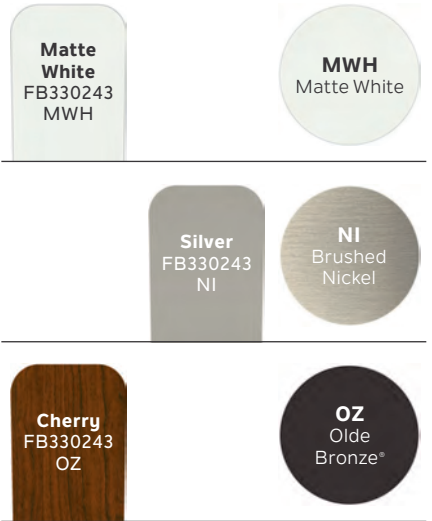

BLADE SPECS

Blade Finish & Part Number (Side 1)   Fan Motor Finish (Reversible)