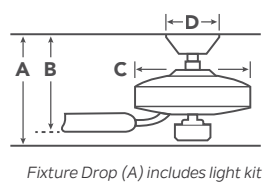

COORDINATING LIGHTING

To see more from these collections visit Kichler.com.

Everly™ Pendant
42141OZCS

Winslow Sconce
45910BK

HANGING MEASUREMENTS

with 4.5" Downrod		
A	Fixture Drop from Ceiling	18.5"
B	Blade Drop from Ceiling	9"
C	Housing (Width)	8.75"
D	Ceiling Canopy (Width)	6"