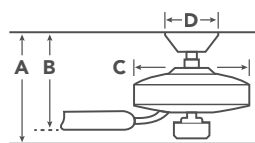

COORDINATING LIGHTING

To see the complete Grand Bank™ Collection visit Kichler.com.

Grand Bank™
59067AUB

Grand Bank™
43193DAG

HANGING MEASUREMENTS

with 4.5" Downrod

A	Fixture Drop from Ceiling	14.25"
B	Blade Drop from Ceiling	10"
C	Housing (Width)	6.75"
D	Ceiling Canopy (Width)	5.75"