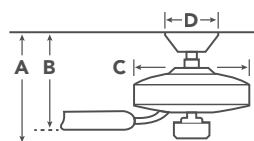

BLADE SPECS

Blade Finish & Part Number (Side 1) Fan Motor Finish (Reversible)

HANGING MEASUREMENTS

with 4.5" Downrod

A	Fixture Drop from Ceiling	14"
B	Blade Drop from Ceiling	11.25"
C	Housing (Width)	8.75"
D	Ceiling Canopy (Width)	6"