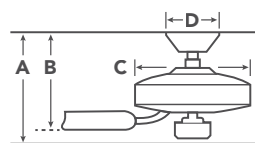

COORDINATING LIGHTING

To see more from these collections visit Kichler.com.

Erzo™ Chandelier
43857BK

Alden Sconce
43363BK

HANGING MEASUREMENTS

with 4.5" Downrod

A	Fixture Drop from Ceiling	14.6"
B	Blade Drop from Ceiling	10"
C	Housing (Width)	9.5"
D	Ceiling Canopy (Width)	5.9"