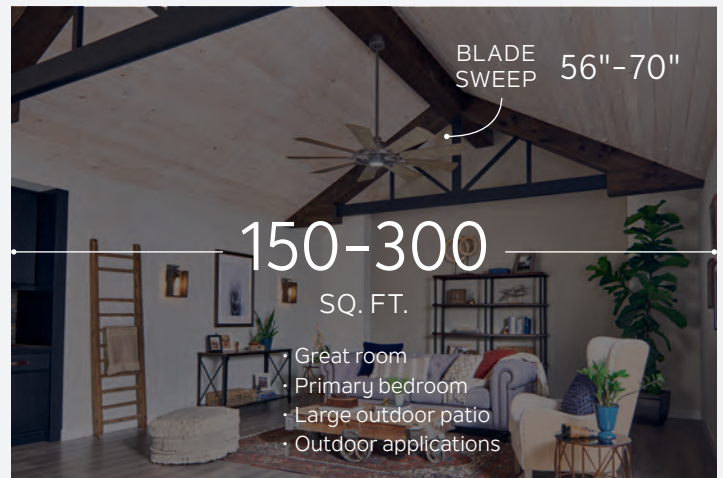

Look for fans with CFM on High: 5500-10,000 for maximum cooling