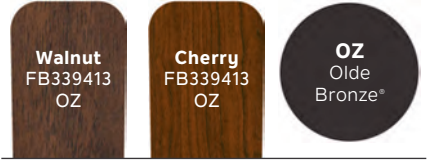

BLADE SPECS

Blade Finish & Part Number (Side 1) Fan Motor Finish (Reversible)

Designed to complement
TRANSITIONAL

Shown:
3390130BB Oil Brushed Bronze™ Finish,
with Walnut or Light Cherry Blades

52" Monarch™ II