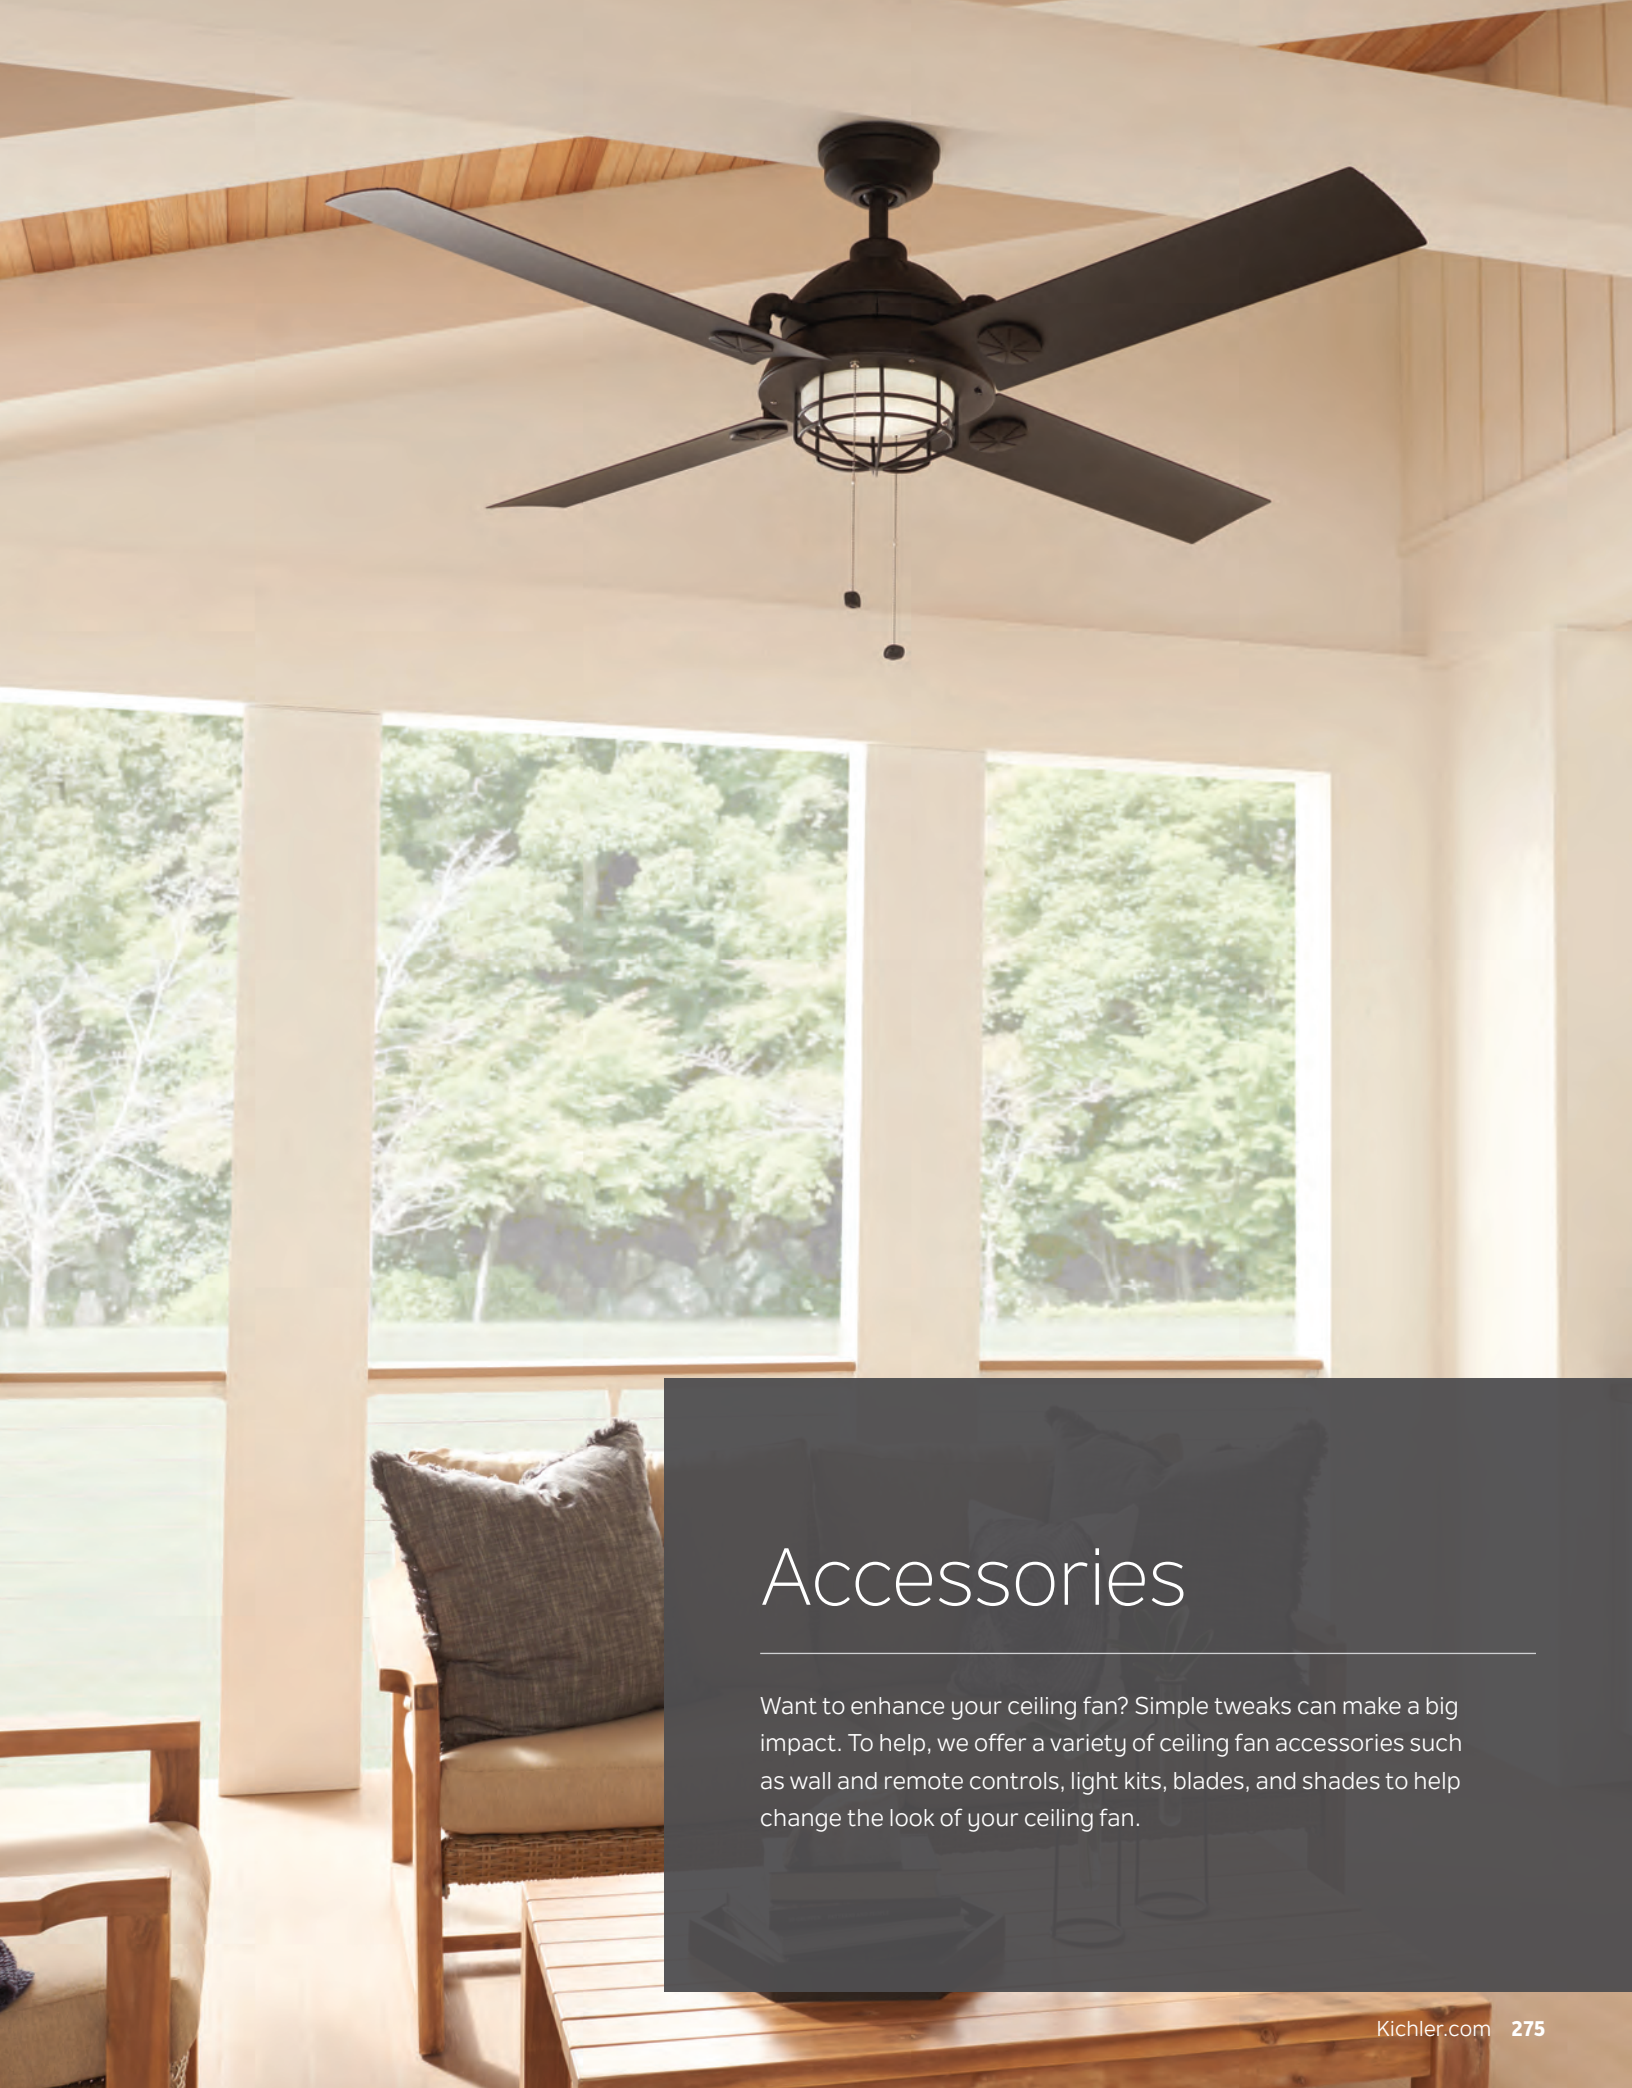

Accessories

Want to enhance your ceiling fan? Simple tweaks can make a big impact. To help, we offer a variety of ceiling fan accessories such as wall and remote controls, light kits, blades, and shades to help change the look of your ceiling fan.