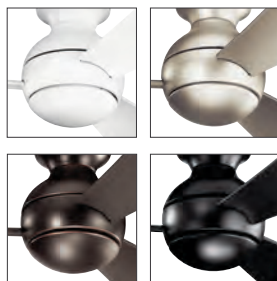

**337009 (Shown)
371045
371085**

METAL CAPS

Includes a metal fixture cap for non-light use.

OPTIONAL HANGER SYSTEM

Downrod Kit
337033 MWH, NI,
OZ (shown), SBK

BLADE SPECS

Blade Finish & Part Number (Side 1) Fan Motor Finish (Reversible)