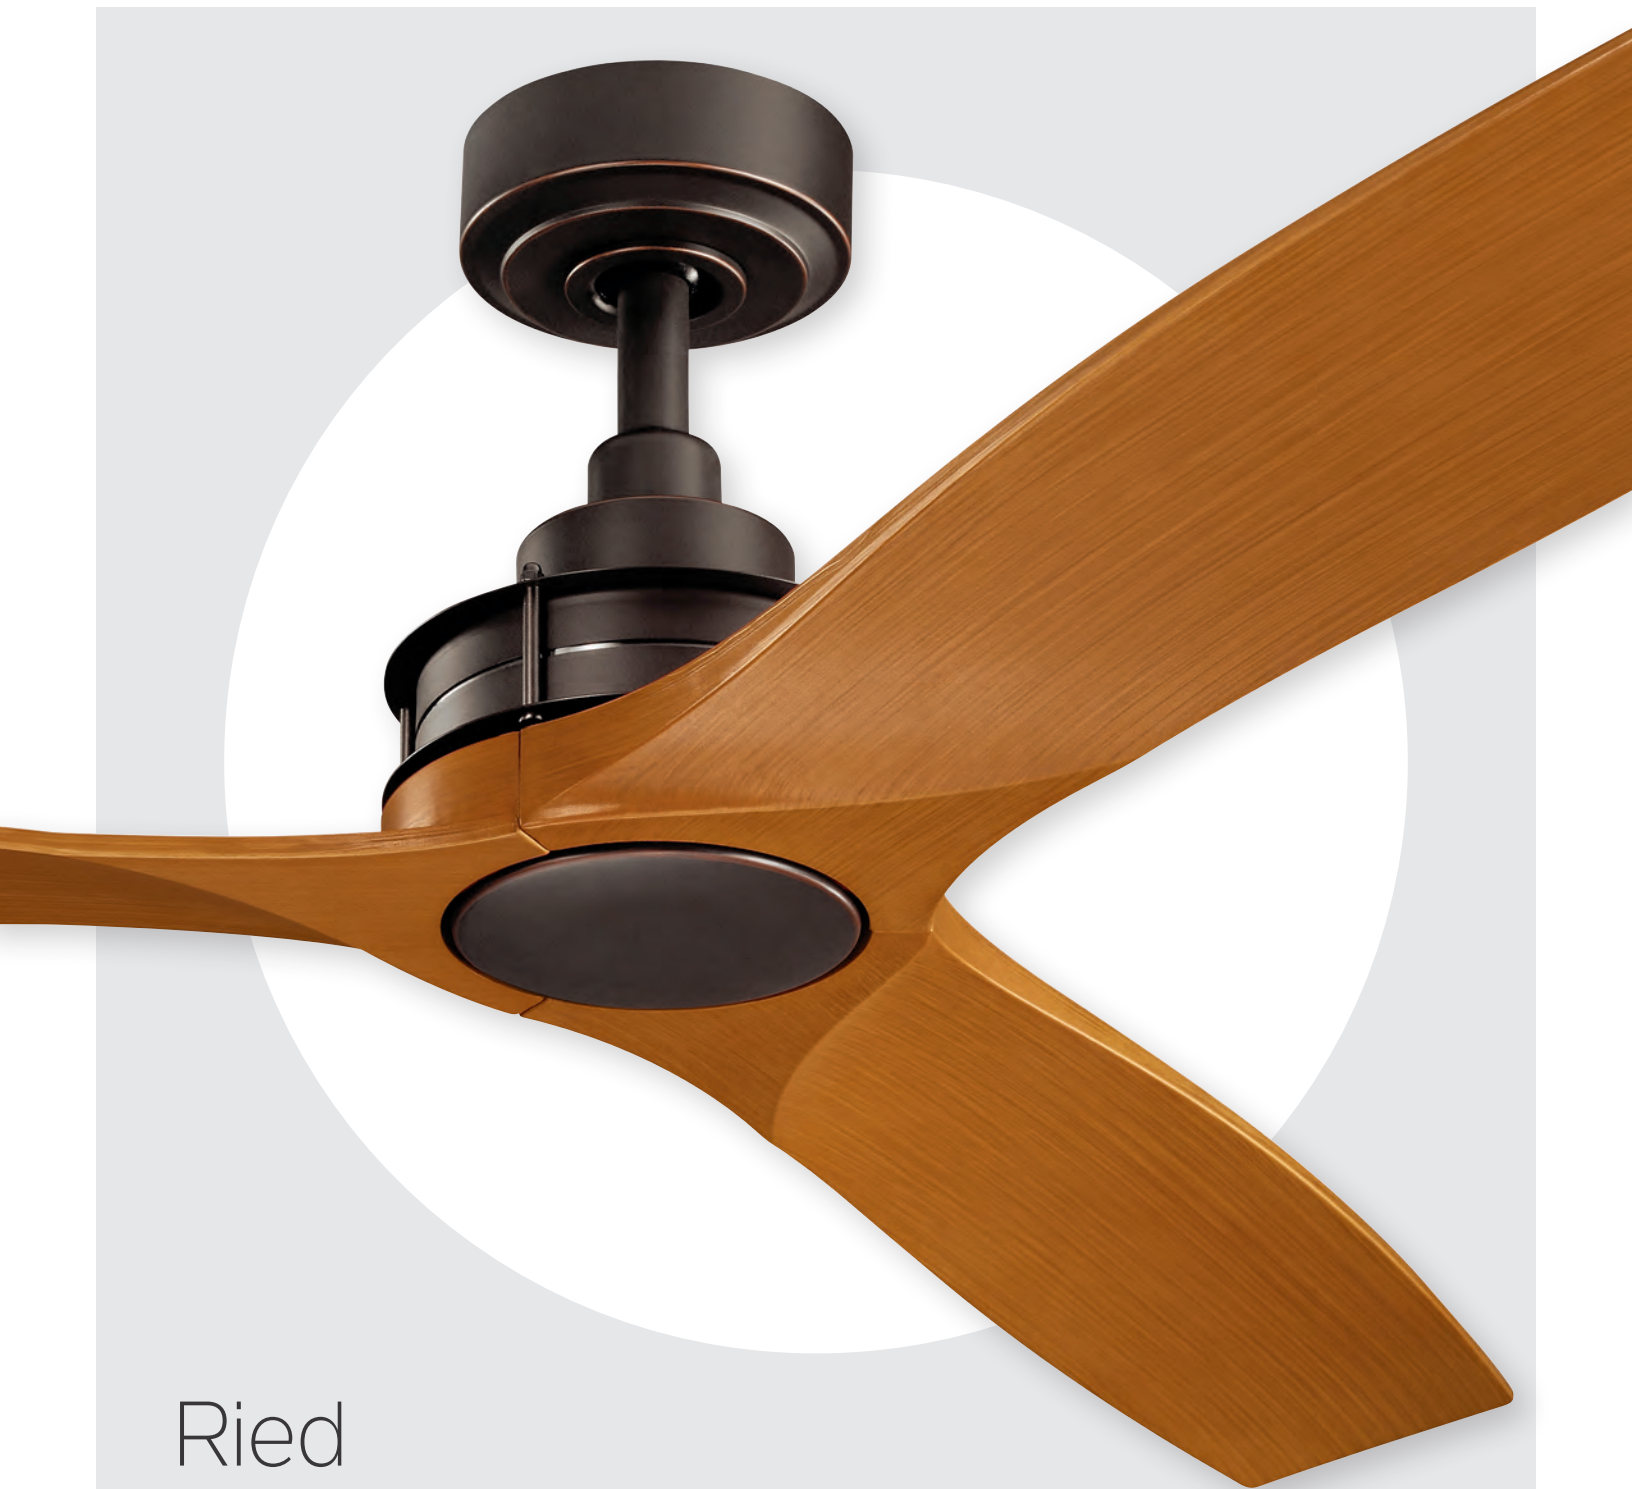

Fixture Drop (A) includes light kit

AIR PERFORMANCE

Airflow Cubic Ft. Per Minute on High	Power Usage Watts on High (Excludes Lights)	Airflow Efficiency Cubic Ft. Per Minute Per Watt
9548	34	282

Ried

Get a wood-blade look in a style that works in damp spaces, like an enclosed patio or sunroom. Ried combines unique wood tones with rustic-inspired finishes for a fan that delivers on the emerging modern industrial trend.