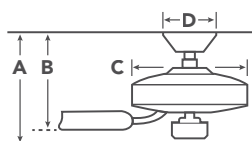

A	Fixture Drop from Ceiling	14.5"
B	Blade Drop from Ceiling	14.5"
C	Housing (Width)	8.75"
D	Ceiling Canopy (Width)	5.75"

Fixture Drop (A) includes light kit

AIR PERFORMANCE

Airflow Cubic Ft. Per Minute on High	Power Usage Watts on High (Excludes Lights)	Airflow Efficiency Cubic Ft. Per Minute Per Watt
10253	100	103