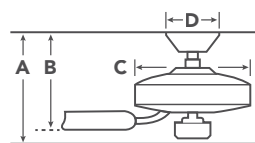

with 4" Downrod

A	Fixture Drop from Ceiling	19"
B	Blade Drop from Ceiling	12"
C	Housing (Width)	13.75"
D	Ceiling Canopy (Width)	6.75"

Fixture Drop (A) includes light kit

AIR PERFORMANCE

Airflow Cubic Ft. Per Minute on High	Power Usage Watts on High (Excludes Lights)	Airflow Efficiency Cubic Ft. Per Minute Per Watt
5472	81	68