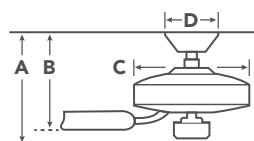

HANGING MEASUREMENTS

with 4" Downrod

A	Fixture Drop from Ceiling	14"
B	Blade Drop from Ceiling	11.25"
C	Housing (Width)	13.75"
D	Ceiling Canopy (Width)	6.25"

Fixture Drop (A) includes light kit

AIR PERFORMANCE