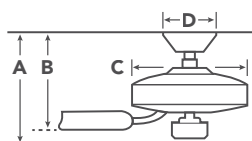

6-Speed DC Wall Transmitter 370036 (Shown)

BLADE SPECS

Blade Finish & Part Number (Side 1) **Fan Motor Finish (Reversible)**

HANGING MEASUREMENTS

A	Fixture Drop from Ceiling	24.25"
B	Blade Drop from Ceiling	24.25"
C	Housing (Width)	7.9"
D	Ceiling Canopy (Width)	8"