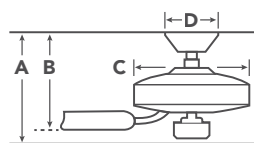

Fixture Drop (A) includes light kit