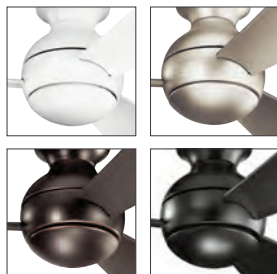

337009 (Shown)
371045
371085

METAL CAPS

Includes a metal fixture cap for non-light use.

OPTIONAL HANGER SYSTEM

Downrod Kit
337033 MWH,
NI (shown), OZ,
SBK

BLADE SPECS

Blade Finish & Part Number (Side 1) Fan Motor Finish (Reversible)