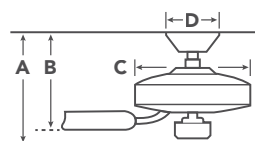

HANGING MEASUREMENTS

A	Fixture Drop from Ceiling	10.25"
B	Blade Drop from Ceiling	7.75"
C	Housing (Width)	7.75"
D	Ceiling Canopy (Width)	7.85"

Fixture Drop (A) includes light kit

AIR PERFORMANCE

Airflow Cubic Ft. Per Minute on High	Power Usage Watts on High (Excludes Lights)	Airflow Efficiency Cubic Ft. Per Minute Per Watt
3941	57	69