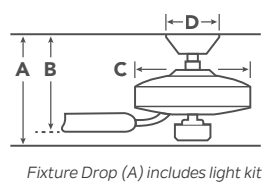

HANGING MEASUREMENTS

	with 6" Downrod	Flush Mount
A Fixture Drop from Ceiling	15"	8.75"
B Blade Drop from Ceiling	12.75"	6.5"
C Housing (Width)	9.75"	9.75"
D Ceiling Canopy (Width)	6"	6"

AIR PERFORMANCE