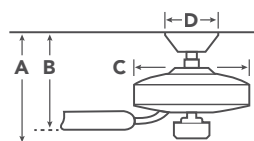

HANGING MEASUREMENTS

with 4.5" Downrod

A	Fixture Drop from Ceiling	14.5"
B	Blade Drop from Ceiling	13.25"
C	Housing (Width)	6.75"
D	Ceiling Canopy (Width)	5.75"

Fixture Drop (A) includes light kit

AIR PERFORMANCE