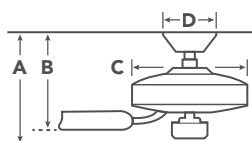

Matte White FB330152 MWH	MWH Matte White
Silver FB330152 NI	NI Brushed Nickel
Brown FB330152 OZ	OZ Olde Bronze®
Satin Black FB330152 SBK	SBK Satin Black

HANGING MEASUREMENTS

A	Fixture Drop from Ceiling	11"
B	Blade Drop from Ceiling	7.25"
C	Housing (Width)	8.75"
D	Ceiling Canopy (Width)	6.5"