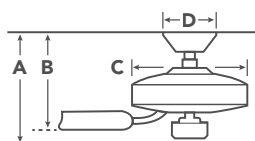

Matte White FB330150 MWH	MWH Matte White
Silver FB330150 NI	NI Brushed Nickel
Brown FB330150 OZ	OZ Olde Bronze®
Satin Black FB330150 SBK	SBK Satin Black

HANGING MEASUREMENTS

A	Fixture Drop from Ceiling	11"
B	Blade Drop from Ceiling	7.25"
C	Housing (Width)	8.75"
D	Ceiling Canopy (Width)	6.5"