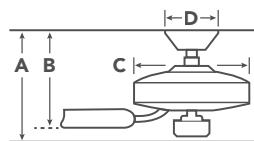

INCLUDED CONTROLS

OPTIONAL CONTROLS

COORDINATING LIGHTING

To see the complete Shailene™ Collection visit Kichler.com.

HANGING MEASUREMENTS

with 4.5" Downrod

A	Fixture Drop from Ceiling	13.5"
B	Blade Drop from Ceiling	10.75"
C	Housing (Width)	7.5"
D	Ceiling Canopy (Width)	5.25"