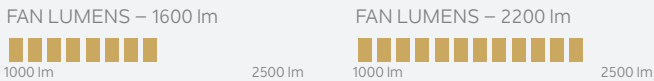

So, how many lumens do you need? Knowing the size of your room will help determine how many lumens you'll need. Below are general guidelines to help you gauge.

Workspace or garage	8,000 to 10,000 lumens
Kitchen or work area	7,000 to 8,000 lumens
Home office.....	6,000 to 8,000 lumens
Dining room.....	3,000 to 4,000 lumens
Kitchen table	3,000 to 4,000 lumens
Living room	1,000 to 2,000 lumens
Bedroom.....	1,000 to 2,000 lumens

A Little Bit About Lumens

When looking at an LED light, you will see the light output measured in lumens. But what exactly is a lumen? And what exactly is a watt?

Lumens measures the light output. The higher the lumens, the more light that is emitted.

Watts is the measure of energy required to light the product. The lower the wattage, the less energy consumed.

Lumens Per Watt/Efficacy is the measure of efficiency. The higher the lumen per watts, the more efficient the product is.

The majority of our ceiling fans have around 1,600 lumen output. We also offer a select number of fans that have around 2,200 lumen output.

To achieve maximum room lighting potential, consider light layering with downlights or LED tape lights.

It's important to note these are general guidelines and your room might require more lumens. For instance, if your room has darker walls and high ceilings, you may need additional lumens for desired illumination.