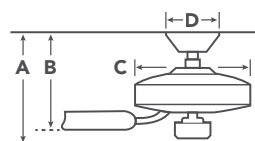

Weathered Medium Oak
FB310165
OZ

OZ
Olde Bronze™

Weathered Medium Oak
FB310165
WZC

WZC
Weathered Zinc

HANGING MEASUREMENTS

with 4.5" Downrod

A	Fixture Drop from Ceiling	14"
B	Blade Drop from Ceiling	11"
C	Housing (Width)	11"
D	Ceiling Canopy (Width)	7.25"