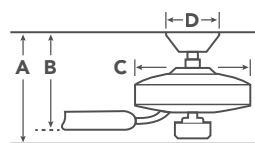

INCLUDED CONTROLS

OPTIONAL CONTROLS

COORDINATING LIGHTING

To see the complete Shailene™ Collection visit Kichler.com.

HANGING MEASUREMENTS

with 4.5" Downrod

A	Fixture Drop from Ceiling	14"
B	Blade Drop from Ceiling	11.25"
C	Housing (Width)	8"
D	Ceiling Canopy (Width)	5.25"