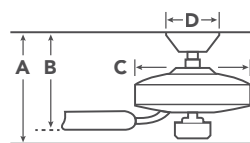

A	Fixture Drop from Ceiling	16.5"
B	Blade Drop from Ceiling	14"
C	Housing (Width)	7.5"
D	Ceiling Canopy (Width)	5.75"

Cavelli's full width is 25"

AIR PERFORMANCE

Airflow Cubic Ft. Per Minute on High	Power Usage Watts on High (Excludes Lights)	Airflow Efficiency Cubic Ft. Per Minute Per Watt
1935	47	41