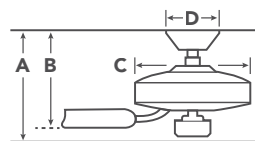

with 4" Downrod

A	Fixture Drop from Ceiling	13.5"
B	Blade Drop from Ceiling	10.75"
C	Housing (Width)	12.5"
D	Ceiling Canopy (Width)	6.25"

Fixture Drop (A) includes light kit

AIR PERFORMANCE

Airflow Cubic Ft. Per Minute on High	Power Usage Watts on High (Excludes Lights)	Airflow Efficiency Cubic Ft. Per Minute Per Watt
4868	66	74