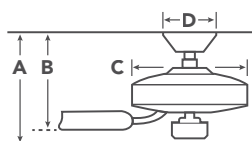

with 6" Downrod

A	Fixture Drop from Ceiling	16.5"
B	Blade Drop from Ceiling	14"
C	Housing (Width)	7"
D	Ceiling Canopy (Width)	6"

Fixture Drop (A) includes light kit

AIR PERFORMANCE

Airflow Cubic Ft. Per Minute on High	Power Usage Watts on High (Excludes Lights)	Airflow Efficiency Cubic Ft. Per Minute Per Watt
9058	31	283