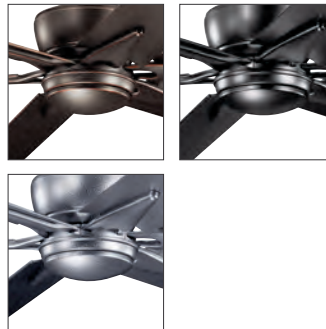

- 6-Speed DC Wall Transmitter 370036 (Shown)**

METAL CAPS

Includes a metal fixture cap for non-light use.

BLADE SPECS

Blade Finish & Part Number (Side 1) Fan Motor Finish (Reversible)

Olde Bronze® FB300301 OZ	OZ Olde Bronze®
Satin Black FB300301 SBK	
Weathered Steel FB300301 WSP	WSP Weathered Steel Powder Coat