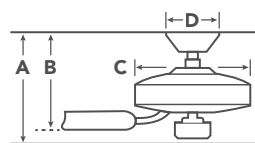

6-Speed DC Wall Transmitter 370036 (Shown)

BLADE SPECS

Blade Finish & Part Number (Side 1) **Fan Motor Finish (Reversible)**

HANGING MEASUREMENTS

with 6" Downrod

A	Fixture Drop from Ceiling	7.25"
B	Blade Drop from Ceiling	15.37"
C	Housing (Width)	7.25"
D	Ceiling Canopy (Width)	6"