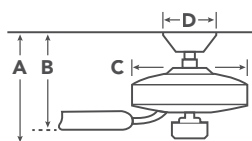

A	Fixture Drop from Ceiling	15"
B	Blade Drop from Ceiling	12.25"
C	Housing (Width)	7.5"
D	Ceiling Canopy (Width)	5.25"

Fixture Drop (A) includes light kit

AIR PERFORMANCE

Airflow Cubic Ft. Per Minute on High	Power Usage Watts on High (Excludes Lights)	Airflow Efficiency Cubic Ft. Per Minute Per Watt
8666	91	95