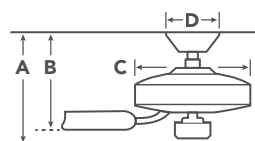

HANGING MEASUREMENTS

with 4" Downrod

A	Fixture Drop from Ceiling	13.25"
B	Blade Drop from Ceiling	12.75"
C	Housing (Width)	13.75"
D	Ceiling Canopy (Width)	6.75"

Fixture Drop (A) includes light kit

AIR PERFORMANCE