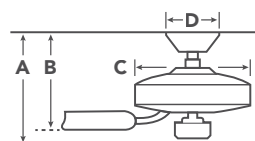

METAL CAPS

Includes a metal fixture cap for non-light use.

HANGING MEASUREMENTS

with 4" Downrod

A	Fixture Drop from Ceiling	14"
B	Blade Drop from Ceiling	9.75"
C	Housing (Width)	7.5"
D	Ceiling Canopy (Width)	5.25"