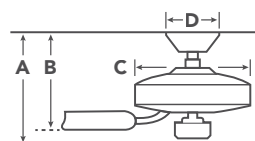

BLADE SPECS

Blade Finish & Part Number (Side 1) Fan Motor Finish (Reversible)

White
FB310204
WH

WH
White

HANGING MEASUREMENTS

with 4" Downrod

A	Fixture Drop from Ceiling	16.25"
B	Blade Drop from Ceiling	12"
C	Housing (Width)	14.75"
D	Ceiling Canopy (Width)	7"