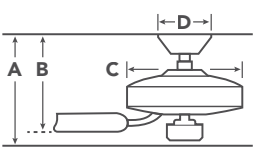

AIR PERFORMANCE

Airflow Cubic Ft. Per Minute on High	Power Usage Watts on High (Excludes Lights)	Airflow Efficiency Cubic Ft. Per Minute Per Watt
3676	57	64

Designed to complement
TRADITIONAL

Shown:

330015MWH Matte White Finish with Matte White Blades