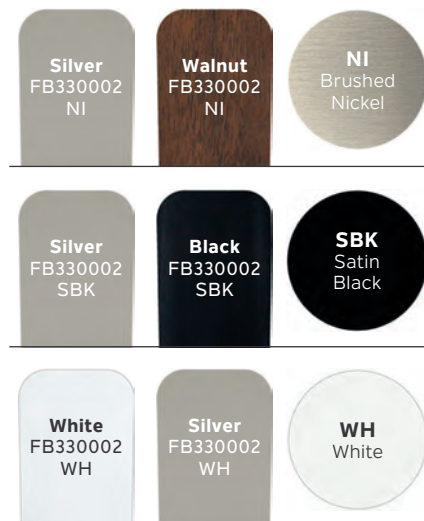

BLADE SPECS

Blade Finish & Part Number (Side 1)   Fan Motor Finish (Reversible)