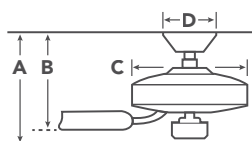

A	Fixture Drop from Ceiling	15.5"
B	Blade Drop from Ceiling	13.5"
C	Housing (Width)	10.25"
D	Ceiling Canopy (Width)	6.75"

Fixture Drop (A) includes light kit

AIR PERFORMANCE

Airflow Cubic Ft. Per Minute on High	Power Usage Watts on High (Excludes Lights)	Airflow Efficiency Cubic Ft. Per Minute Per Watt
5133	31	165