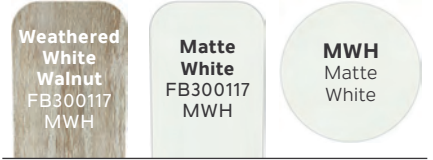

BLADE SPECS

Blade Finish & Part Number (Side 1)   Fan Motor Finish (Reversible)