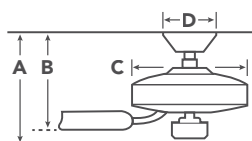

OPTIONAL CONTROLS

6-Speed DC Wall Transmitter 370036 (Shown)

COORDINATING LIGHTING

To see the complete Moonlit Collection visit Kichler.com.

Pendant
83854MBKWH

HANGING MEASUREMENTS

with 6" Downrod

A	Fixture Drop from Ceiling	16.5"
B	Blade Drop from Ceiling	10.5"
C	Housing (Width)	9.75"
D	Ceiling Canopy (Width)	6.25"