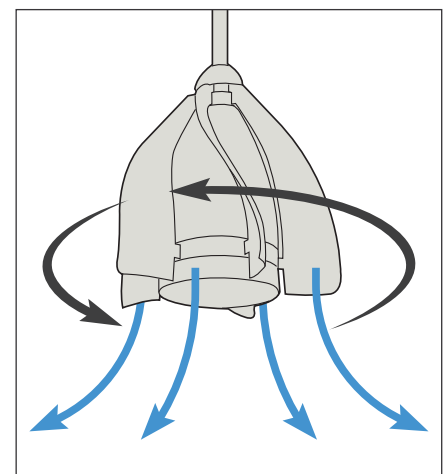

PRODUCT FEATURES

- Integrated LED
- AC Motor
- Dimmable

INCLUDED FEATURES

- **Blades (5) Included**
  - Variable Pitch
  - 15" Sweep
  - Non-Reversible
  - Polycarbonate
- **Downrods** 4.5" Downrod with 1" (O.D.)
- **Downlight** Integrated LED (1) 17W
  - 1600 Source Lumens
  - 80 CRI
  - 3000K
- **Downlight Glass** Etched Cased Opal
- **Optional LED Light Kits** N/A
- **Low Ceiling Adaptable** No

FAN FEATURES

- **Mounting Slope – Pitch** 22°
- **Lead Wire** 78"
- **cETLus Listed** Dry
- **Hanging Weight** 15.87 lbs.
- **Body Material** Steel
- **Warranty** Limited Lifetime

MOTOR FEATURES

- **Motor Size/Type** 153mm X 15mm, AC
- **Amps** 0.25 on High
- **RPM** 318 on High

INCLUDED CONTROLS

- **CoolTouch™ Transmitter - Full Function**
  - 3 Forward Speeds & Motor Off
  - Manual Reverse
  - Light On/Off with Full Range Dimming

OPTIONAL CONTROLS

- **Wall Transmitter - Full Function**
- **370038 (Shown)**
- **371045MUL**
- **371085**

BLADE SPECS

Blade Finish & Part Number (Side 1)   Fan Motor Finish (Reversible)

HANGING MEASUREMENTS

with 4.5" Downrod

A	Fixture Drop from Ceiling	20"
B	Blade Drop from Ceiling	19.25"
C	Housing (Width)	10.5"
D	Ceiling Canopy (Width)	6.25"

AIR PERFORMANCE

Airflow Cubic Ft. Per Minute on High	Power Usage Watts on High (Excludes Lights)	Airflow Efficiency Cubic Ft. Per Minute Per Watt
359	32	11

Terna™'s contoured blade design produces a unique outward airflow pattern to cool a wider area.