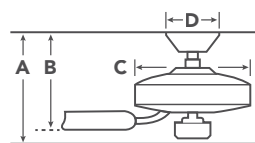

HANGING MEASUREMENTS

with 4" Downrod

A	Fixture Drop from Ceiling	17"
B	Blade Drop from Ceiling	10.5"
C	Housing (Width)	11"
D	Ceiling Canopy (Width)	6.25"

Fixture Drop (A) includes light kit

AIR PERFORMANCE