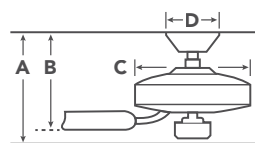

HANGING MEASUREMENTS

		with 6" Downrod	Flush Mount
A	Fixture Drop from Ceiling	15.25"	10.35"
B	Blade Drop from Ceiling	13.5"	8.5"
C	Housing (Width)	7.75"	7.7"
D	Ceiling Canopy (Width)	6.4"	6.4"

Fixture Drop (A) includes light kit