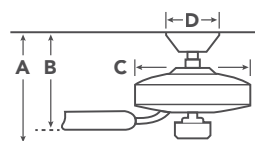

HANGING MEASUREMENTS

with 6" Downrod

A	Fixture Drop from Ceiling	16.25"
B	Blade Drop from Ceiling	14"
C	Housing (Width)	8.75"
D	Ceiling Canopy (Width)	6.75"

Fixture Drop (A) includes light kit

AIR PERFORMANCE