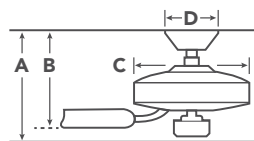

HANGING MEASUREMENTS

with 6" Downrod

A	Fixture Drop from Ceiling	14"
B	Blade Drop from Ceiling	12"
C	Housing (Width)	11"
D	Ceiling Canopy (Width)	5.5"

Fixture Drop (A) includes light kit

AIR PERFORMANCE

Airflow Cubic Ft. Per Minute on High	Power Usage Watts on High (Excludes Lights)	Airflow Efficiency Cubic Ft. Per Minute Per Watt
4230	61	74