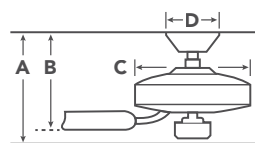

COORDINATING LIGHTING

To see the complete Colerne™ Collection visit Kichler.com.

Chandelier
43491AUB

Pendant
43435CLP

HANGING MEASUREMENTS

with 6" Downrod

A	Fixture Drop from Ceiling	17"
B	Blade Drop from Ceiling	12.5"
C	Housing (Width)	9.5"
D	Ceiling Canopy (Width)	7.25"