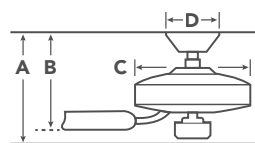

COORDINATING LIGHTING

To see the complete Missoula™ Collection visit Kichler.com.

Pendant
78200

HANGING MEASUREMENTS

with 6" Downrod

A	Fixture Drop from Ceiling	18"
B	Blade Drop from Ceiling	16.25"
C	Housing (Width)	15"
D	Ceiling Canopy (Width)	6.75"