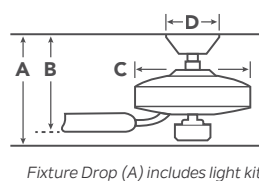

INCLUDED CONTROLS

OPTIONAL CONTROLS

COORDINATING LIGHTING

Visit Kichler.com to see the entire Crosby collection.

HANGING MEASUREMENTS

		with 4.5" Downrod	Flush Mount
A	Fixture Drop from Ceiling	19.25"	16.5"
B	Blade Drop from Ceiling	10.5"	7"
C	Housing (Width)	11.5"	11.5"
D	Ceiling Canopy (Width)	6.5"	6.5"