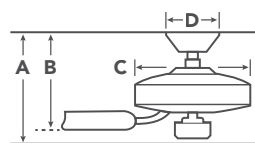

Warm Maple
FB300415
WH

WH
White

HANGING MEASUREMENTS

with 6" Downrod

A	Fixture Drop from Ceiling	15.94"
B	Blade Drop from Ceiling	9.86"
C	Housing (Width)	11"
D	Ceiling Canopy (Width)	5.2"

Fixture Drop (A) includes light kit