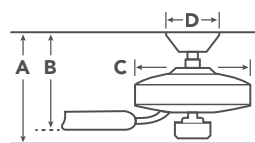

COORDINATING LIGHTING

To see more from these collections visit Kichler.com.

Jeno Pendant
83963

Neltev™ Sconce
83737

HANGING MEASUREMENTS

with 4.5" Downrod

A	Fixture Drop from Ceiling	14.75"
B	Blade Drop from Ceiling	10.5"
C	Housing (Width)	8.75"
D	Ceiling Canopy (Width)	6"