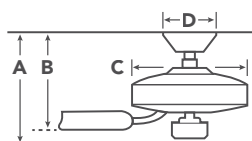

HANGING MEASUREMENTS

with 4.5" Downrod

A	Fixture Drop from Ceiling	13.75"
B	Blade Drop from Ceiling	11"
C	Housing (Width)	7.5"
D	Ceiling Canopy (Width)	6"

Fixture Drop (A) includes light kit