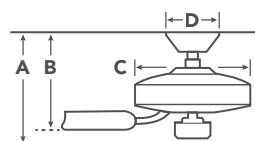

HANGING MEASUREMENTS

with 6" Downrod

A	Fixture Drop from Ceiling	15"
B	Blade Drop from Ceiling	12.5"
C	Housing (Width)	7.5"
D	Ceiling Canopy (Width)	6"

Fixture Drop (A) includes light kit

AIR PERFORMANCE

Airflow Cubic Ft. Per Minute on High	Power Usage Watts on High (Excludes Lights)	Airflow Efficiency Cubic Ft. Per Minute Per Watt
5460	73	75