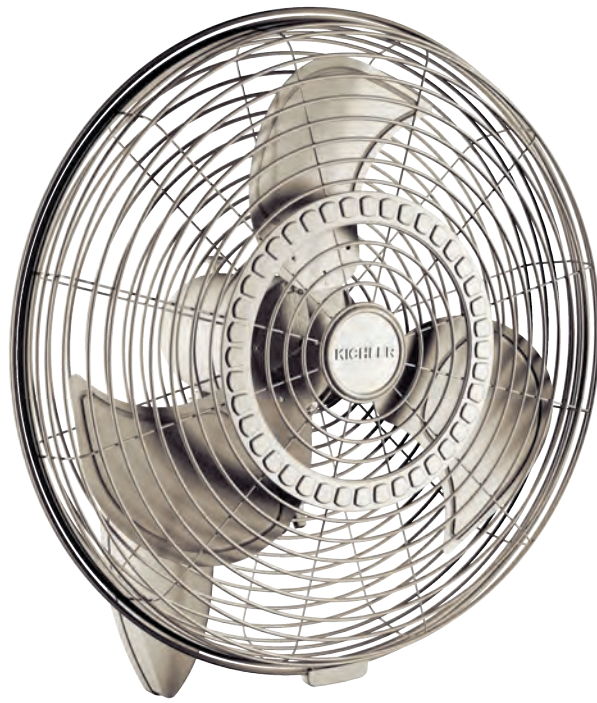

Designed to complement
TRANSITIONAL

Shown:
339224NI Brushed Nickel Finish
with Brushed Nickel Blades

24" Pola™

339224SNB

Satin Natural Bronze Finish
Satin Natural Bronze Blades