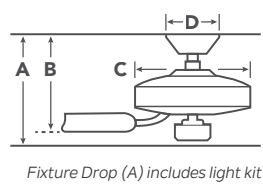

PRODUCT FEATURES

- Integrated LED
- Dimmable
- Reversible Blades
- Damp-rated
- AC Motor

INCLUDED FEATURES

- **Blades (5) Included**
  - 12° Pitch
  - 52" Sweep
  - Reversible
  - Wood Hybrid
- **Downrods** 4.5" Downrod with 1" (O.D.)
- **Downlight** Integrated LED (1) 17W
  - 1400 Source Lumens
  - 90 CRI
  - 3000K
- **Downlight Glass** White Etched Opal
- **Optional LED Light Kits** N/A
- **Low Ceiling Adaptable** Yes, Dual Mount Included

FAN FEATURES

- **Mounting Slope – Pitch** 22°
- **Lead Wire** 78"
- **cULus Listed** Damp
- **Hanging Weight** 19.1 lbs.
- **Body Material** Steel
- **Warranty** Limited Lifetime

MOTOR FEATURES

- **Motor Size/Type** 153mm X 18mm, AC
- **Amps** 0.49 on High
- **RPM** 142 on High

INCLUDED CONTROLS

Handheld Control System - Basic

- 3 Forward Speeds & Motor Off
- Manual Reverse
- Light On/Off with Full Range Dimming

OPTIONAL CONTROLS

Wall Transmitter - Limited Function

370039 (Shown)

371042

371082

COORDINATING LIGHTING

Visit Kichler.com to see the entire Crosby collection.

1. **Pendant**
   43996NI

   Chandelier
   43999NI
2. **Sconce**
   45495NI

   Downlight
   43848NILED30T

HANGING MEASUREMENTS

		with 4.5" Downrod	Flush Mount
A	Fixture Drop from Ceiling	15"	11.5"
B	Blade Drop from Ceiling	10.5"	7"
C	Housing (Width)	11.5"	11.5"
D	Ceiling Canopy (Width)	6.5"	6.5"

AIR PERFORMANCE

Airflow Cubic Ft. Per Minute on High	Power Usage Watts on High (Excludes Lights)	Airflow Efficiency Cubic Ft. Per Minute Per Watt
4380	58	76

BLADE SPECS

Blade Finish & Part Number (Side 1)	Blade Finish & Part Number (Reversible)	Fan Motor Finish
Matte White FB330163 MWH	Distressed Antique Gray FB330163 MWH	MWH Matte White
Silver FB330163 NI	Satin Black FB330163 NI	NI Painted Brushed Nickel
Satin Black FB330163 SBK	Silver FB330163 SBK	SBK Satin Black
Walnut FB330163 SNB	Cherry FB330163 SNB	SNB Satin Natural Bronze