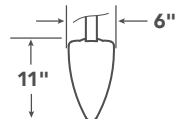

Wall Bracket Dimensions