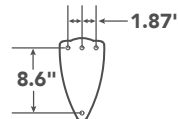

Mounting Bracket