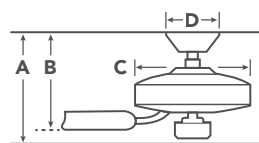

COORDINATING LIGHTING

To see more from these collections visit Kichler.com.

Koloa™
84312MBK

Brettin™
85090MBK

HANGING MEASUREMENTS

		with 6" Downrod
A	Fixture Drop from Ceiling	13.75"
B	Blade Drop from Ceiling	12.75"
C	Housing (Width)	9.25"
D	Ceiling Canopy (Width)	6.75"