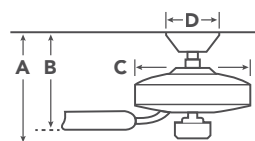

A	Fixture Drop from Ceiling	15.5"
B	Blade Drop from Ceiling	12.25"
C	Housing (Width)	11.75"
D	Ceiling Canopy (Width)	5.87"

Fixture Drop (A) includes light kit

AIR PERFORMANCE

Airflow Cubic Ft. Per Minute on High	Power Usage Watts on High (Excludes Lights)	Airflow Efficiency Cubic Ft. Per Minute Per Watt
6245	79	79