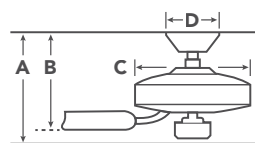

BLADE SPECS

Blade Finish & Part Number (Side 1) Fan Motor Finish (Reversible)

HANGING MEASUREMENTS

with 4" Downrod

A	Fixture Drop from Ceiling	16.25"
B	Blade Drop from Ceiling	11.25"
C	Housing (Width)	12"
D	Ceiling Canopy (Width)	6.5"