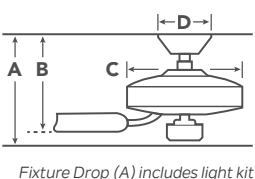

Visit Kichler.com to see the entire Crosby collection.

BLADE SPECS

Blade Finish & Part Number (Side 1) Fan Motor Finish (Reversible)

HANGING MEASUREMENTS

		with 4.5" Downrod	Flush Mount
A	Fixture Drop from Ceiling	13.5"	10"
B	Blade Drop from Ceiling	10.5"	7"
C	Housing (Width)	11.5"	11.5"
D	Ceiling Canopy (Width)	6.5"	6.5"