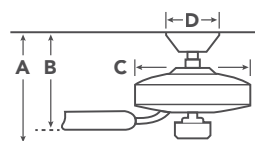

HANGING MEASUREMENTS

with 4" Downrod

A	Fixture Drop from Ceiling	17.25"
B	Blade Drop from Ceiling	11"
C	Housing (Width)	12.5"
D	Ceiling Canopy (Width)	6.25"

Fixture Drop (A) includes light kit

AIR PERFORMANCE