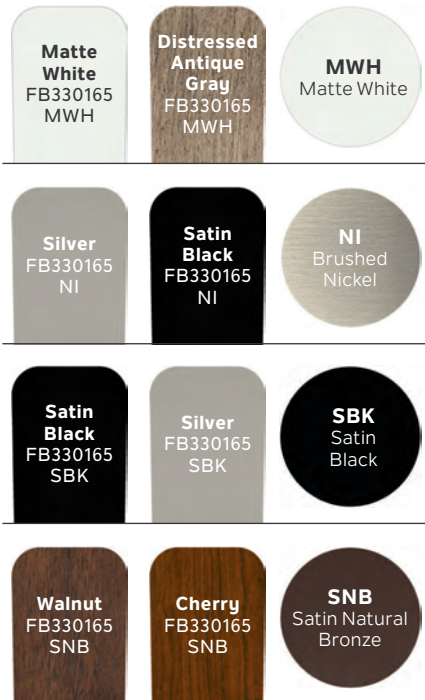

BLADE SPECS

Blade Finish & Part Number (Side 1)   Fan Motor Finish (Reversible)

HANGING MEASUREMENTS

		with 4.5" Downrod	Flush Mount
A	Fixture Drop from Ceiling	13.5"	10"
B	Blade Drop from Ceiling	10.5"	7"
C	Housing (Width)	11.5"	11.5"
D	Ceiling Canopy (Width)	6.5"	6.5"

AIR PERFORMANCE

Airflow Cubic Ft. Per Minute on High	Power Usage Watts on High (Excludes Lights)	Airflow Efficiency Cubic Ft. Per Minute Per Watt
4581	59	78

52" KICHLER RENEW™ PATIO CEILING FAN

“...The fan was easy to install after our electrician friend installed the power box for us. The fan is snug to the ceiling so the fan does not look like it is out of place on the patio. The fan has good air circulation and when it is running it is smooth and quiet. The fan came extremely well packaged with good instructions.”
- BethA48 | Wisconsin