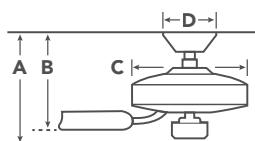

COORDINATING LIGHTING

To see more from these collections visit Kichler.com.

Tollis™
59053WH

Tollis™
59049WH

Vath™
52030WHNBR

HANGING MEASUREMENTS

with 4.5" Downrod

A	Fixture Drop from Ceiling	15"
B	Blade Drop from Ceiling	8.75"
C	Housing (Width)	10.25"
D	Ceiling Canopy (Width)	6"