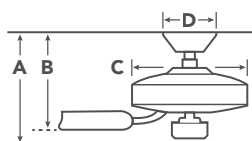

6-Speed DC Wall Transmitter 370036 (Shown)

COORDINATING LIGHTING

To see the complete Roswell™ Collection visit Kichler.com.

Pendant
43301NI

HANGING MEASUREMENTS

with 4.5" Downrod

A	Fixture Drop from Ceiling	14.25"
B	Blade Drop from Ceiling	14.25"
C	Housing (Width)	12.75"
D	Ceiling Canopy (Width)	6.75"