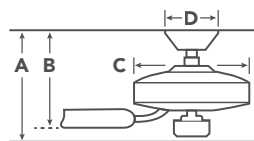

COORDINATING LIGHTING

To see more from these collections visit Kichler.com.

Elias Pendant
52096BK

Hatton Sconce
52259BK

HANGING MEASUREMENTS

with 4.5" Downrod

A	Fixture Drop from Ceiling	14.4"
B	Blade Drop from Ceiling	9.5"
C	Housing (Width)	11"
D	Ceiling Canopy (Width)	5.9"