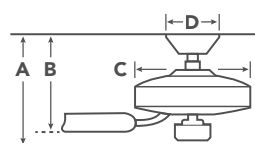

BLADE SPECS

Blade Finish & Part Number (Side 1) Fan Motor Finish (Reversible)

HANGING MEASUREMENTS

with 4.5" Downrod

A	Fixture Drop from Ceiling	20"
B	Blade Drop from Ceiling	19.25"
C	Housing (Width)	10.5"
D	Ceiling Canopy (Width)	6.25"