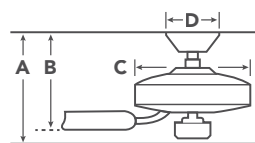

HANGING MEASUREMENTS

with 4.5" Downrod

A	Fixture Drop from Ceiling	13.75"
B	Blade Drop from Ceiling	9.75"
C	Housing (Width)	10.5"
D	Ceiling Canopy (Width)	5.25"

Fixture Drop (A) includes light kit

AIR PERFORMANCE