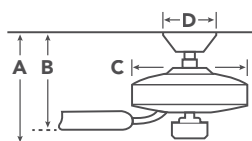

A	Fixture Drop from Ceiling	19.25"
B	Blade Drop from Ceiling	13.5"
C	Housing (Width)	10.25"
D	Ceiling Canopy (Width)	6.75"

Fixture Drop (A) includes light kit

AIR PERFORMANCE

Airflow Cubic Ft. Per Minute on High	Power Usage Watts on High (Excludes Lights)	Airflow Efficiency Cubic Ft. Per Minute Per Watt
7744	33	237