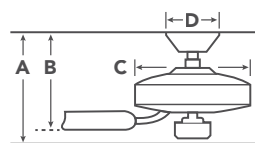

with 4.5" Downrod

A	Fixture Drop from Ceiling	19"
B	Blade Drop from Ceiling	13.25"
C	Housing (Width)	12.25"
D	Ceiling Canopy (Width)	6.75"

Fixture Drop (A) includes light kit

AIR PERFORMANCE

Airflow Cubic Ft. Per Minute on High	Power Usage Watts on High (Excludes Lights)	Airflow Efficiency Cubic Ft. Per Minute Per Watt
5393	74	72