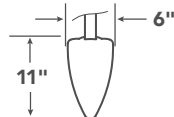

Overall Fan Dimensions

Wall Bracket Dimensions

Mounting Bracket

Daya 310072SBK Satin Black Finish, Etched Cased Opal Glass, with Satin Black Blades | Page 134

Ceiling Fan Collections

Grand in scale or small in stature. Inside living or outdoor entertaining. Our extensive collection leaves no detail to chance, with unique designs that not only look beautiful but move air efficiently and effectively.