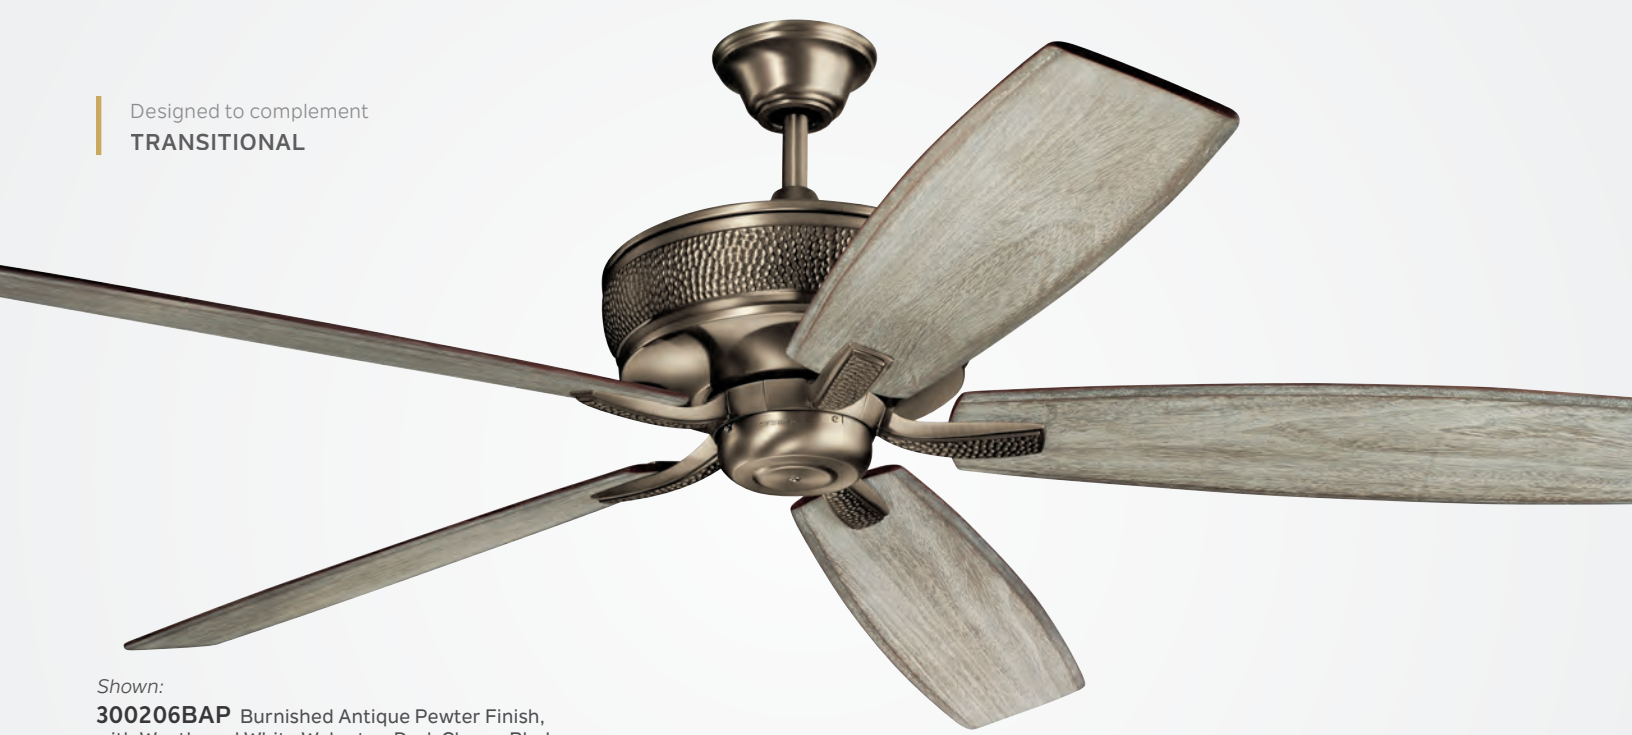

Designed to complement
TRANSITIONAL

Shown:
300206BAP Burnished Antique Pewter Finish,
with Weathered White Walnut or Dark Cherry Blades

70" Monarch™