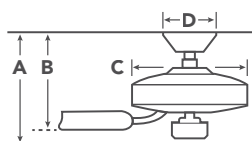

337001

BLADE SPECS

Blade Finish & Part Number (Side 1) **Fan Motor Finish (Reversible)**

HANGING MEASUREMENTS

with 4.5" Downrod

A	Fixture Drop from Ceiling	13.75"
B	Blade Drop from Ceiling	11.5"
C	Housing (Width)	13"
D	Ceiling Canopy (Width)	6.75"