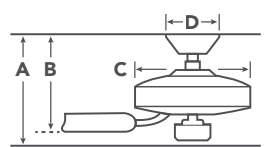

with 4.5" Downrod

A	Fixture Drop from Ceiling	14"
B	Blade Drop from Ceiling	11.5"
C	Housing (Width)	9"
D	Ceiling Canopy (Width)	6.5"

Fixture Drop (A) includes light kit

AIR PERFORMANCE

Airflow Cubic Ft. Per Minute on High	Power Usage Watts on High (Excludes Lights)	Airflow Efficiency Cubic Ft. Per Minute Per Watt
6246	65	96