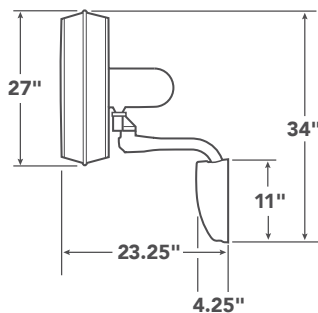

PRODUCT FEATURES

W Wet-rated

AC AC Motor

INCLUDED FEATURES

Blades (3) Included

- 10° Pitch
- 24" Sweep
- Non-Reversible
- Steel

Low Ceiling Adaptable No

FAN FEATURES

Mounting Slope – Pitch Wall Mount Only

Power Supply Cord 108" or 9'

cULus Listed Wet

Hanging Weight 37.65 lbs.

Body Material Steel

Warranty Limited Lifetime

MOTOR FEATURES

Motor Size/Type PSC139-640, AC

Amps 2.65 on High

INCLUDED CONTROLS

Pull Chain

- 3 Speeds
- 3 Forward & Reverse
- Manual Reverse

Please Note: Wall plug comes standard with this model (not shown).

BLADE SPECS

Blade Finish & Part Number (Side 1)	Fan Motor Finish (Reversible)
Brushed Nickel FB339224 NI	NI Brushed Nickel
Satin Natural Bronze FB339224 SNB	SNB Satin Natural Bronze

Overall Fan Dimensions

Wall Bracket Dimensions

Mounting Bracket