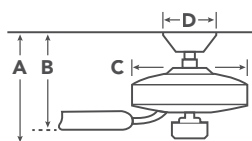

HANGING MEASUREMENTS

with 4" Downrod

A	Fixture Drop from Ceiling	13.25"
B	Blade Drop from Ceiling	11"
C	Housing (Width)	12.5"
D	Ceiling Canopy (Width)	6.25"

Fixture Drop (A) includes light kit

AIR PERFORMANCE