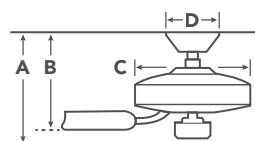

HANGING MEASUREMENTS

with 6" Downrod

A	Fixture Drop from Ceiling	15.75"
B	Blade Drop from Ceiling	13"
C	Housing (Width)	9"
D	Ceiling Canopy (Width)	6.75"

Fixture Drop (A) includes light kit

AIR PERFORMANCE