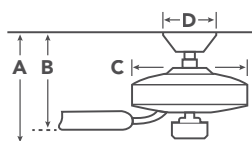

A	Fixture Drop from Ceiling	14.75"
B	Blade Drop from Ceiling	10.5"
C	Housing (Width)	10.5"
D	Ceiling Canopy (Width)	6.75"

Fixture Drop (A) includes light kit

AIR PERFORMANCE

Airflow Cubic Ft. Per Minute on High	Power Usage Watts on High (Excludes Lights)	Airflow Efficiency Cubic Ft. Per Minute Per Watt
5620	73	87