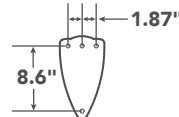

Overall Fan Dimensions

Wall Bracket Dimensions

Mounting Bracket

Daya 310072SBK Satin Black Finish, Etched Cased Opal Glass, with Satin Black Blades | Page 134

Ceiling Fan Collections

Grand in scale or small in stature. Inside living or outdoor entertaining. Our extensive collection leaves no detail to chance, with unique designs that not only look beautiful but move air efficiently and effectively.