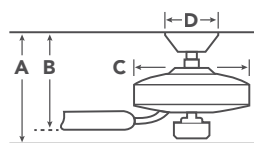

PRODUCT FEATURES

LED Integrated LED

Reversible Blades

AC AC Motor

INCLUDED FEATURES

Blades (6) Included

- 12° Pitch
- 52" Sweep
- Reversible; Finish Dependent
- Wood

Downrods 4.5" Downrod with 1" (O.D.)

Downlight Integrated LED (1) 17W

- 1600 Source Lumens
- 80 CRI
- 3000K

Downlight Glass Etched Cased Opal

Optional LED Light Kits N/A

Low Ceiling Adaptable No

FAN FEATURES

Mounting Slope – Pitch 18°

Lead Wire 78"

cETLus Listed Dry

Hanging Weight 16.39 lbs.

Body Material Steel

Warranty Limited Lifetime

MOTOR FEATURES

Motor Size/Type 153mm X 17mm, AC

Amps 0.49 on High

RPM 154 on High

INCLUDED CONTROLS

Pull Chain

- 3 Speeds
- 3 Forward & Reverse
- Manual Reverse

OPTIONAL CONTROLS

65K Wall Control System - Limited Function

371042 (Shown)
371082
337001

BLADE SPECS

Blade Finish & Part Number (Side 1)   **Fan Motor Finish (Reversible)**

Matte White FB330174 MWH	MWH Matte White
Dark Cherry FB330174 NBR	Medium Cherry FB330174 NBR
Walnut FB330174 NI	Silver FB330174 NI
Cherry FB330174 OZ	Walnut FB330174 OZ
Silver FB330174 PN	Walnut FB330174 PN
Silver FB330174 SBK	Black FB330174 SBK
	NBR Natural Brass
	NI Brushed Nickel
	OZ Olde Bronze®
	PN Polished Nickel
	SBK Satin Black

HANGING MEASUREMENTS

with 4.5" Downrod

A	Fixture Drop from Ceiling	13.75"
B	Blade Drop from Ceiling	9.5"
C	Housing (Width)	10.5"
D	Ceiling Canopy (Width)	5.25"

Fixture Drop (A) includes light kit

AIR PERFORMANCE

Airflow Cubic Ft. Per Minute on High	Power Usage Watts on High (Excludes Lights)	Airflow Efficiency Cubic Ft. Per Minute Per Watt
4594	58	79