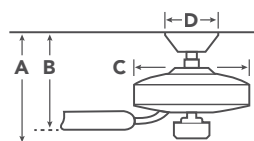

HANGING MEASUREMENTS

with 4.5" Downrod

A	Fixture Drop from Ceiling	14.25"
B	Blade Drop from Ceiling	10.5"
C	Housing (Width)	11"
D	Ceiling Canopy (Width)	5.25"

Fixture Drop (A) includes light kit

AIR PERFORMANCE