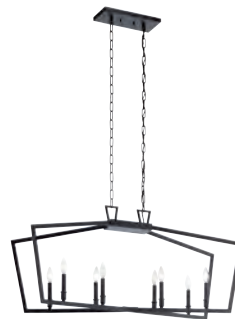

Pendant
43495BK

Linear Chandelier
43494BK

HANGING MEASUREMENTS

		with 4" Downrod	Flush Mount
A	Fixture Drop from Ceiling	17.5"	14.5"
B	Blade Drop from Ceiling	10.5"	7.5"
C	Housing (Width)	11.5"	11.5"
D	Ceiling Canopy (Width)	5.25"	5.25"