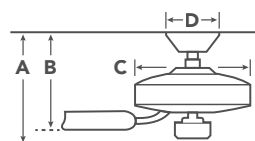

Pendant
43996NI

Chandelier
43999NI

Sconce
45495NI

Downlight
43848NILED30T

BLADE SPECS

Blade Finish & Part Number (Side 1) **Fan Motor Finish** (Reversible)

HANGING MEASUREMENTS

		with 4.5" Downrod	Flush Mount
A	Fixture Drop from Ceiling	13.5"	10"
B	Blade Drop from Ceiling	10.5"	7"
C	Housing (Width)	11.5"	11.5"
D	Ceiling Canopy (Width)	6.5"	6.5"